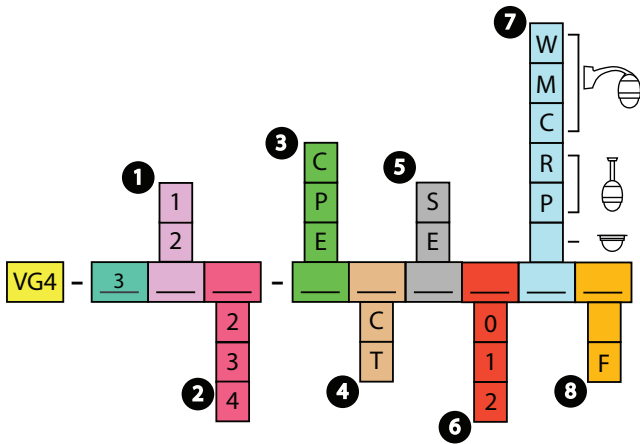

Installation/configuration notes

1 Video Format

- 1 PTZ PAL
- 2 PTZ NTSC

2 Camera Type

- 2 18x Day/Night PTZ
- 3 26x Day/Night PTZ
- 4 36x Day/Night PTZ

3 Enclosure

- C In-ceiling²
- P Indoor Pendant
- E Outdoor Pendant

4 Bubble

- C Clear
- T Tinted

5 Communications

- S Standard Analog (Coax/UTP)
- E Ethernet (TCP/IP)

¹ No transformer included. Customer must supply an approved 24 VAC limited power supply (VG4-A-PSUx or equivalent).

² Recessed in-ceiling housing units do not require kit options for reference numbers 6, 7, or 8.

³ Fiber optic option is multi-mode with biphas. Requires LTC 4629 at the system.

⁴ Roof mount mounts to vertical Parapet. For flat roof installation, order an additional LTC 9230/01 Flat Roof Adapter Plate.

⁵ Optional trim skirt available as a separate purchase.

6 Power⁵

- 0 24 VAC¹
- 1 120 VAC
- 2 230 VAC

7 Mount

- W Wall
- M Mast
- C Corner
- R Roof⁴
- P Pipe

8 Fiber Optics

- _ No Fiber
- F Fiber³

Technical specifications

Camera 36x Day/Night

Imager	1/4 in. Exview HAD CCD	
	(752 x 582 PAL)/(768 x 494 NTSC)	
Lens	36x Zoom (3.4 – 122.4 mm) F1.6 to F4.5	
Focus	Automatic with manual override	
Iris	Automatic with manual override	
Field of View	1.7° to 57.8°	
Video Output	1.0 Vp-p, 75 Ohm	
Gain Control	Off/Auto (with adjustable limit)	
Synchronization	Line-Lock (–120° to 120° vertical phase adjust) or internal crystal	
Aperture Correction	Horizontal and vertical	
Digital Zoom	12x	
Horizontal Resolution	540 TVL (NTSC, PAL) typical	
Sensitivity (typical)⁶	30 IRE	50 IRE
	Day Mode	
SensUp Off	0.66 lx	1.4 lx
SensUp On (15x)	0.033 lx	0.083 lx
	Night Mode	
SensUp Off	0.166 lx	0.33 lx
SensUp On (15x)	0.0065 lx	0.0164 lx
Electronic Shutter Speed (AES)	1 to 1/10,000	
SNR	>50 dB	
White Balance	2000 K to 10,000 K	

⁶ F1.6, 1/60 (1/50) shutter, max AGC.

Camera 26x Day/Night

Imager	1/4 in. Exview HAD CCD	
	(752 x 582 PAL)/(768 x 494 NTSC)	
Lens	26x Zoom (3.5–91.0 mm) F1.6 to F3.8	
Focus	Automatic, with manual override	
Iris	Automatic, with manual override	
Field of View	2.3° to 55°	
Video Output	1.0 Vp-p, 75 Ohm	
Gain Control	Off/Auto (with adjustable limit)	
Synchronization	Line-Lock (–120° to 120° vertical phase adjust) or internal crystal