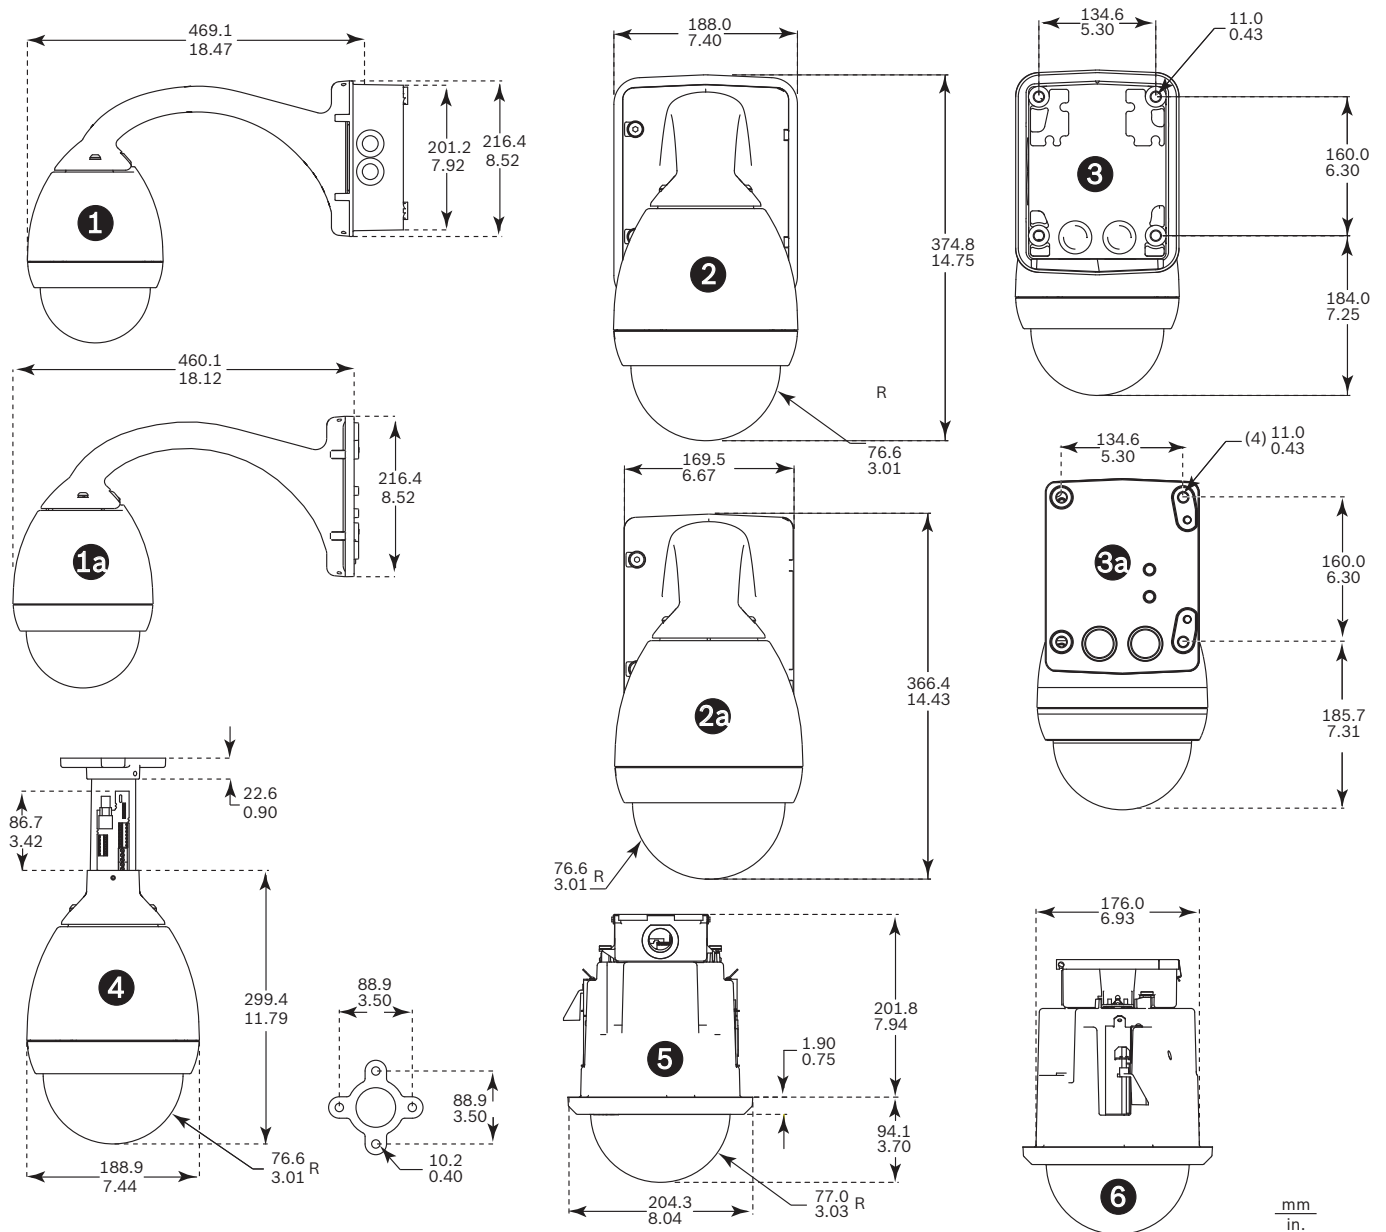

Indoor System Dimensions

Reference	Description		
1	Wall Mount – Side with power supply and trim skirt removed	3	Wall Mount – Back with power supply and trim skirt
1a	Wall/Mast Mount – Side with VG4-ARMPATE	3a	Wall Mount – Back with power supply
2	Wall Mount – Front with power supply and trim skirt	4	Pipe Mount
2a	Wall Mount – Front with power supply	5	In-ceiling Mount – Front
		6	In-ceiling Mount – Side