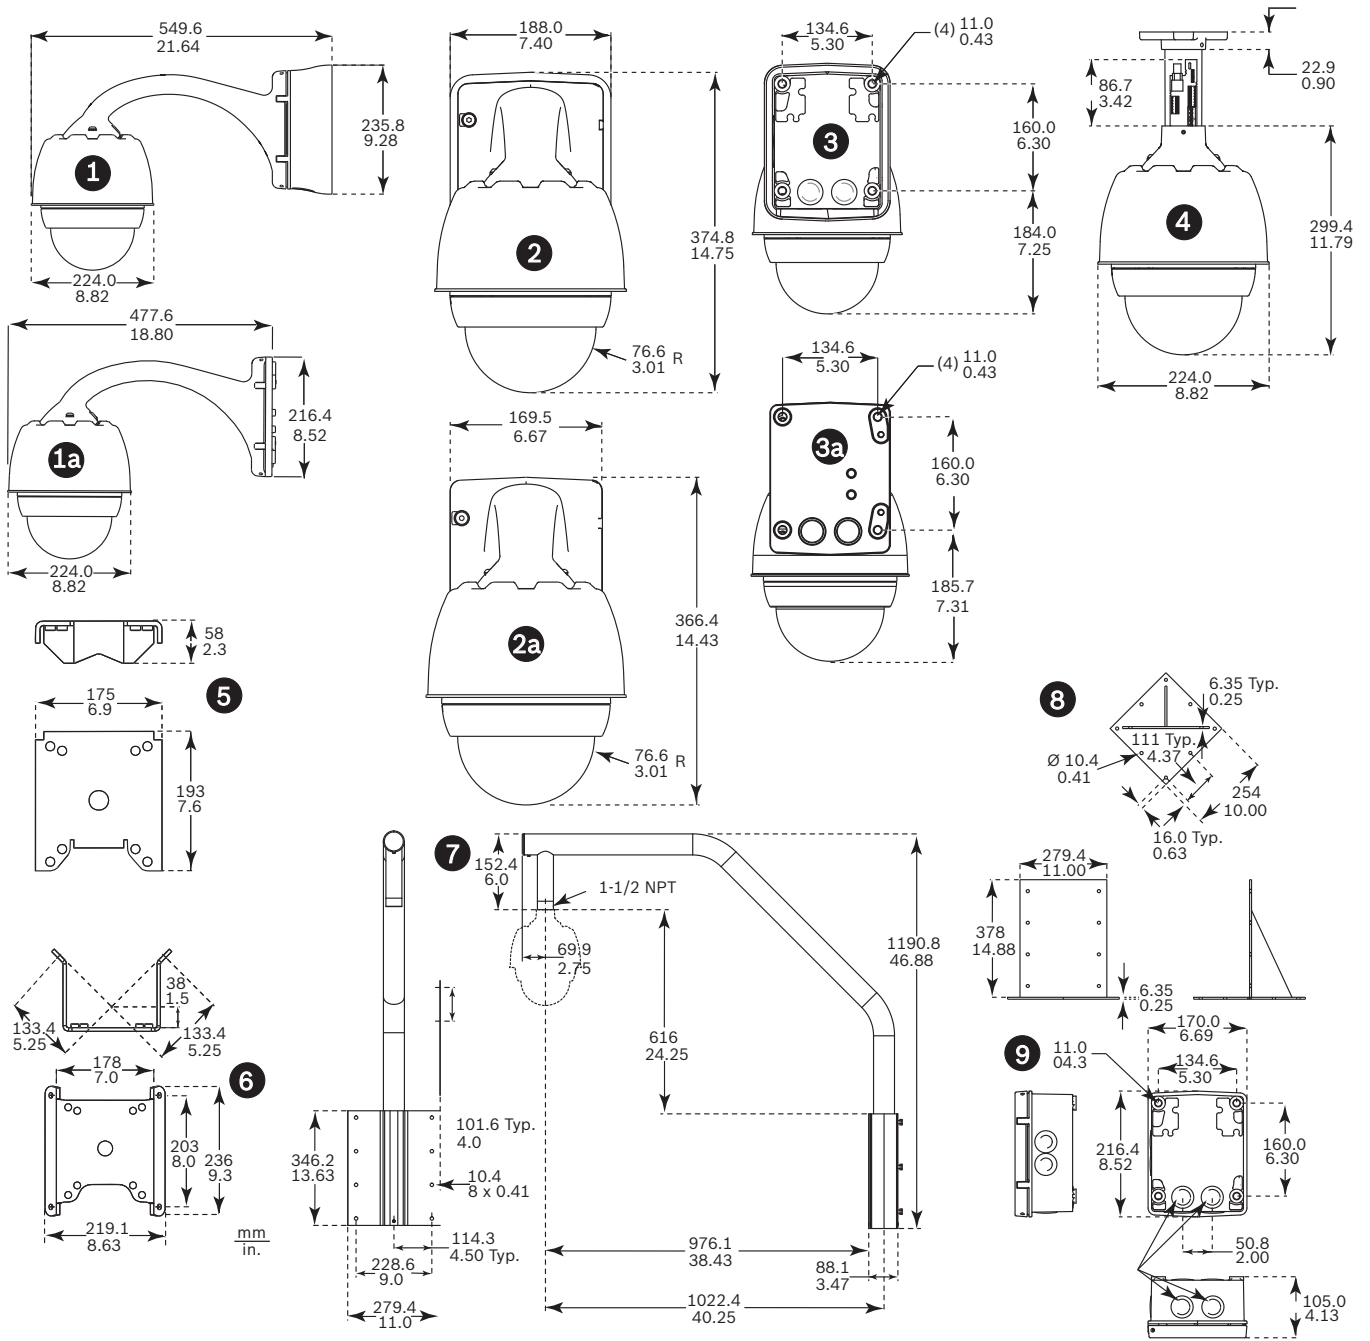

Indoor System Dimensions

Reference	Description		
1	Wall Mount – Side with power supply and trim skirt removed	3	Wall Mount – Back with power supply and trim skirt
1a	Wall/Mast Mount – Side with VG4-ARMPATE	3a	Wall Mount – Back with power supply
2	Wall Mount – Front with power supply and trim skirt	4	Pipe Mount
2a	Wall Mount – Front with power supply	5	In-ceiling Mount – Front
		6	In-ceiling Mount – Side