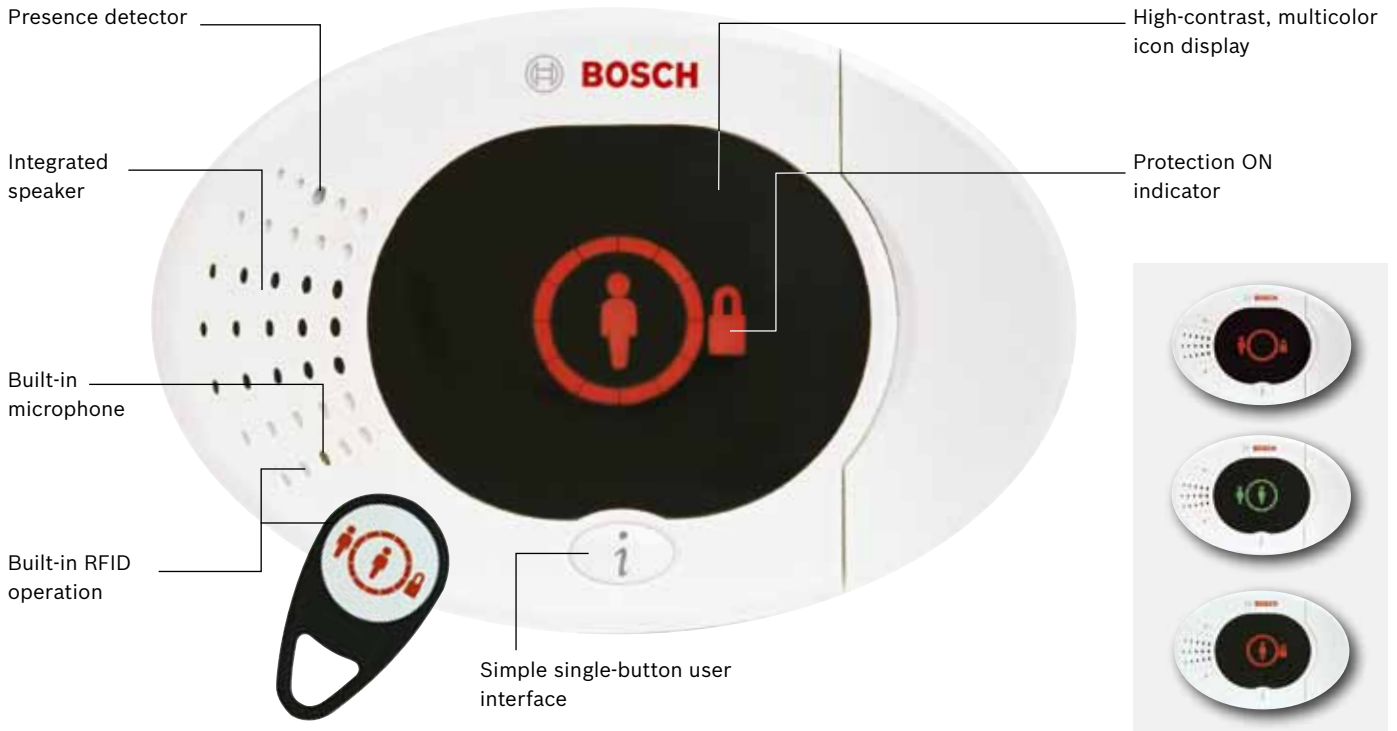

Innovative alarm transmission:

- ▶ Digital dialer sends alarm reports to your monitoring center
- ▶ Voice dialer sends message to your neighbors, friends or cellular telephone
- ▶ You can be informed by text messaging (SMS) to your cellular telephone
- ▶ Direct transmission of medical, panic and fire alarms

- ▶ Wireless comfort applications such as control of garage doors, etc.
- ▶ No need to drill holes through walls and ceilings for wiring, thus reducing installation costs.

Easy Series system components and compatible devices

Control Center

The control center combines audio and visual information. It speaks your own language while showing animated icons on the screen to reinforce the spoken words, so operating mistakes are minimized.