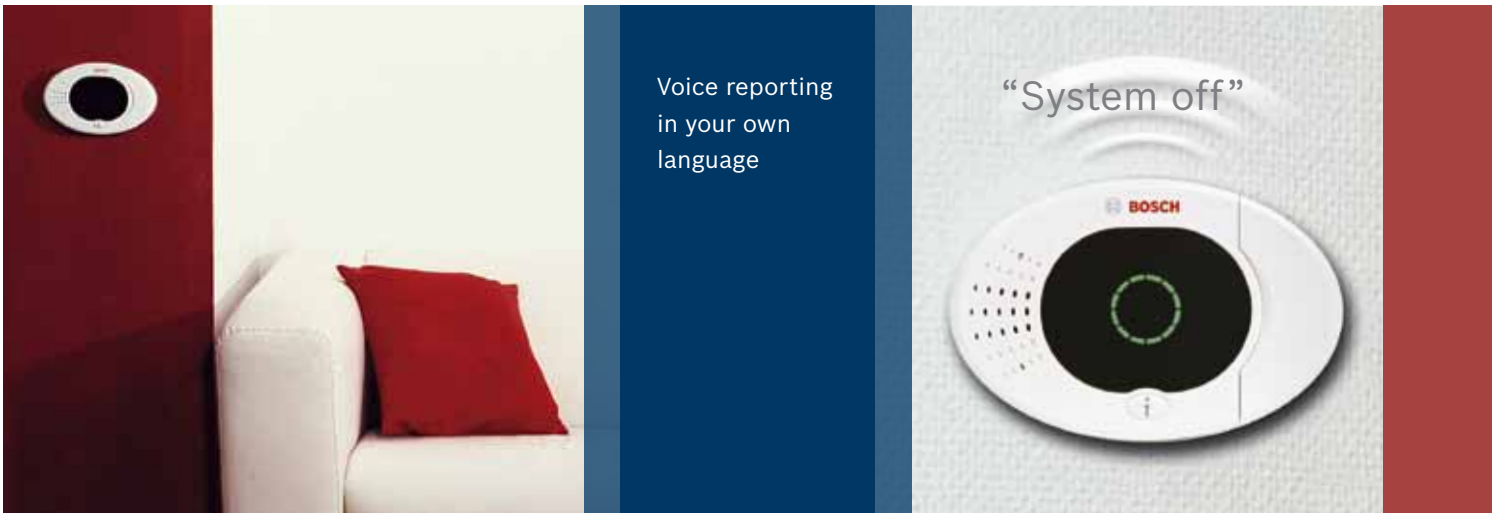

Innovative control center design – for easy operation

The control center also includes a built-in microphone and speaker for monitoring center audio verification. This integrated feature provides a two-way audio connection to listen in and speak.

It also provides a single-button information system. Voice feedback guides you through every step.

Although button control is available, the system is primarily controlled with a proximity token or RADION Keyfob, so it could not be easier to use.

Voice reporting
in your own
language

“System off”

It looks great, too

The attractive Easy Series control center blends in smoothly with any décor while enhancing the esthetic effect.

Wide range of applications

The Easy Series Intrusion Control Panel is ideal for homes and small businesses, featuring outstanding price/performance and extensive functionality.

The system can be expanded to include additional functions, for instance fire detection, panic and medical alarms, in an integrated overall security platform.