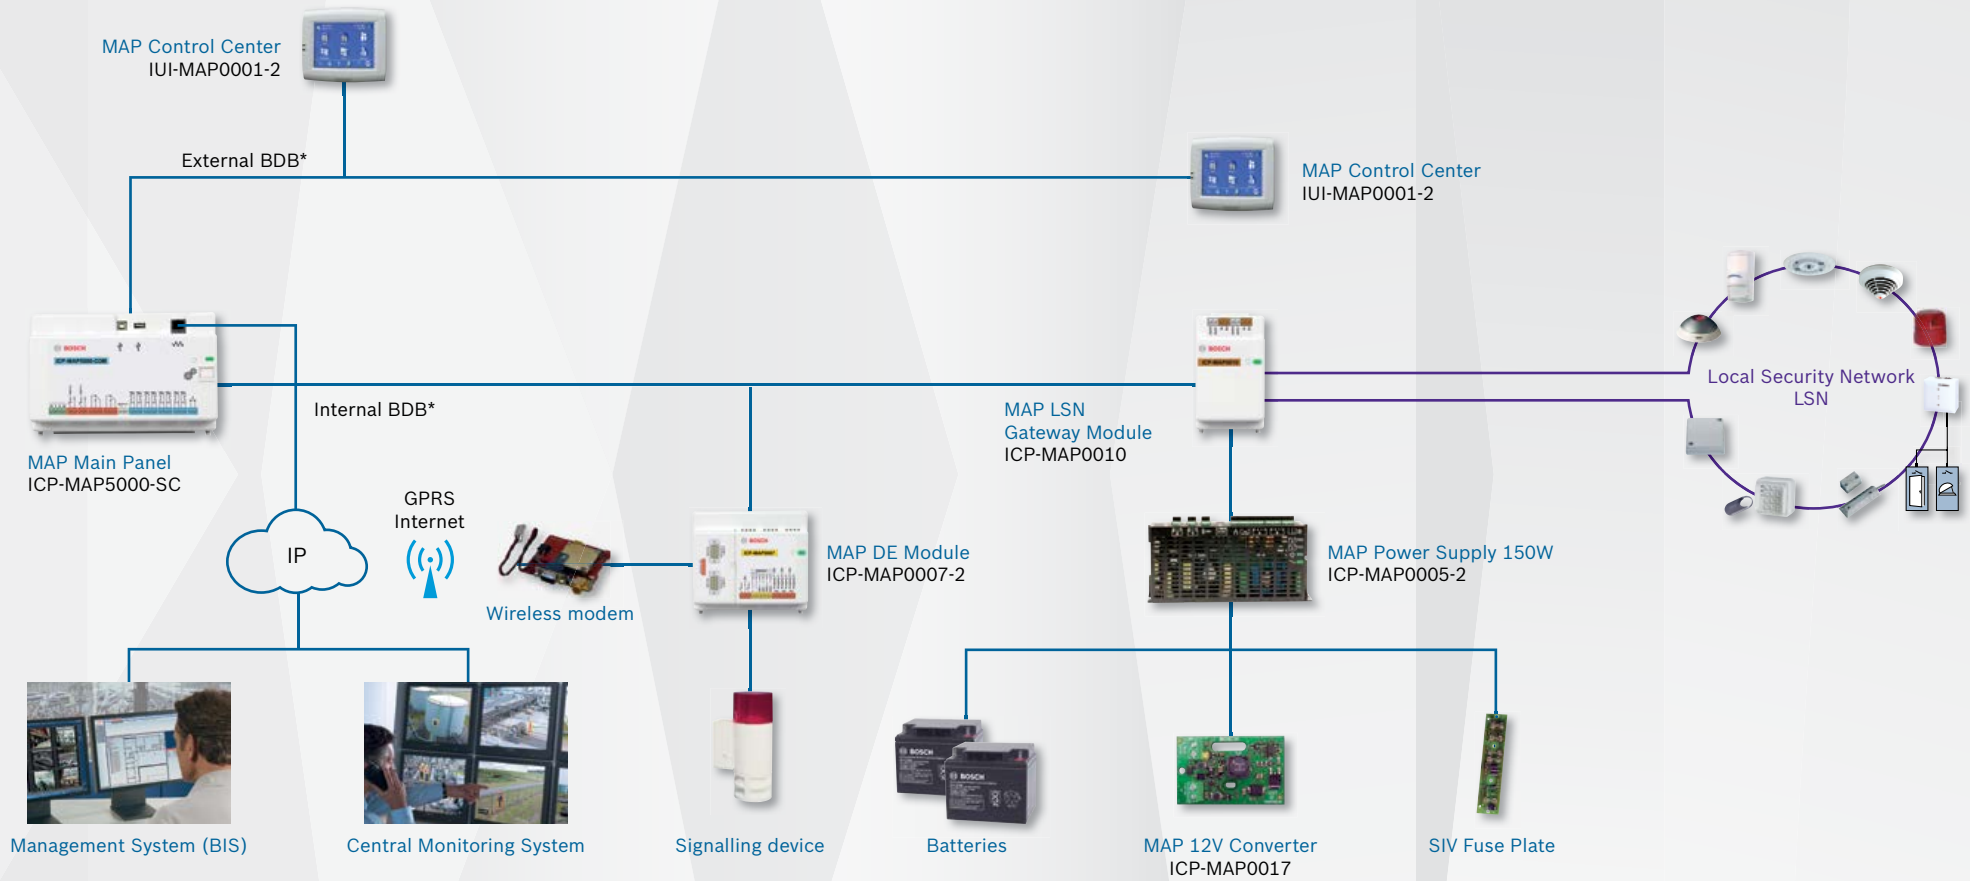

Modular Alarm Platform 5000 Brief Overview

MAP 5000 COM with integrated IP Alarm Communicator

* BDB: Bosch Data Bus

Modular Alarm Platform 5000 Brief Overview

MAP 5000

* BDB: Bosch Data Bus

Modular Alarm Platform 5000 Brief Overview

MAP 5000 small

Note: a maximum of 2 MAP Control Centers and 1 MAP LSN Gateway Module per system

* BDB: Bosch Data Bus

Modular Alarm Platform 5000 Brief Overview

MAP 5000 small COM with integrated IP Alarm Communicator

Note: a maximum of 2 MAP Control Centers and 1 MAP LSN Gateway Module per system

* BDB: Bosch Data Bus