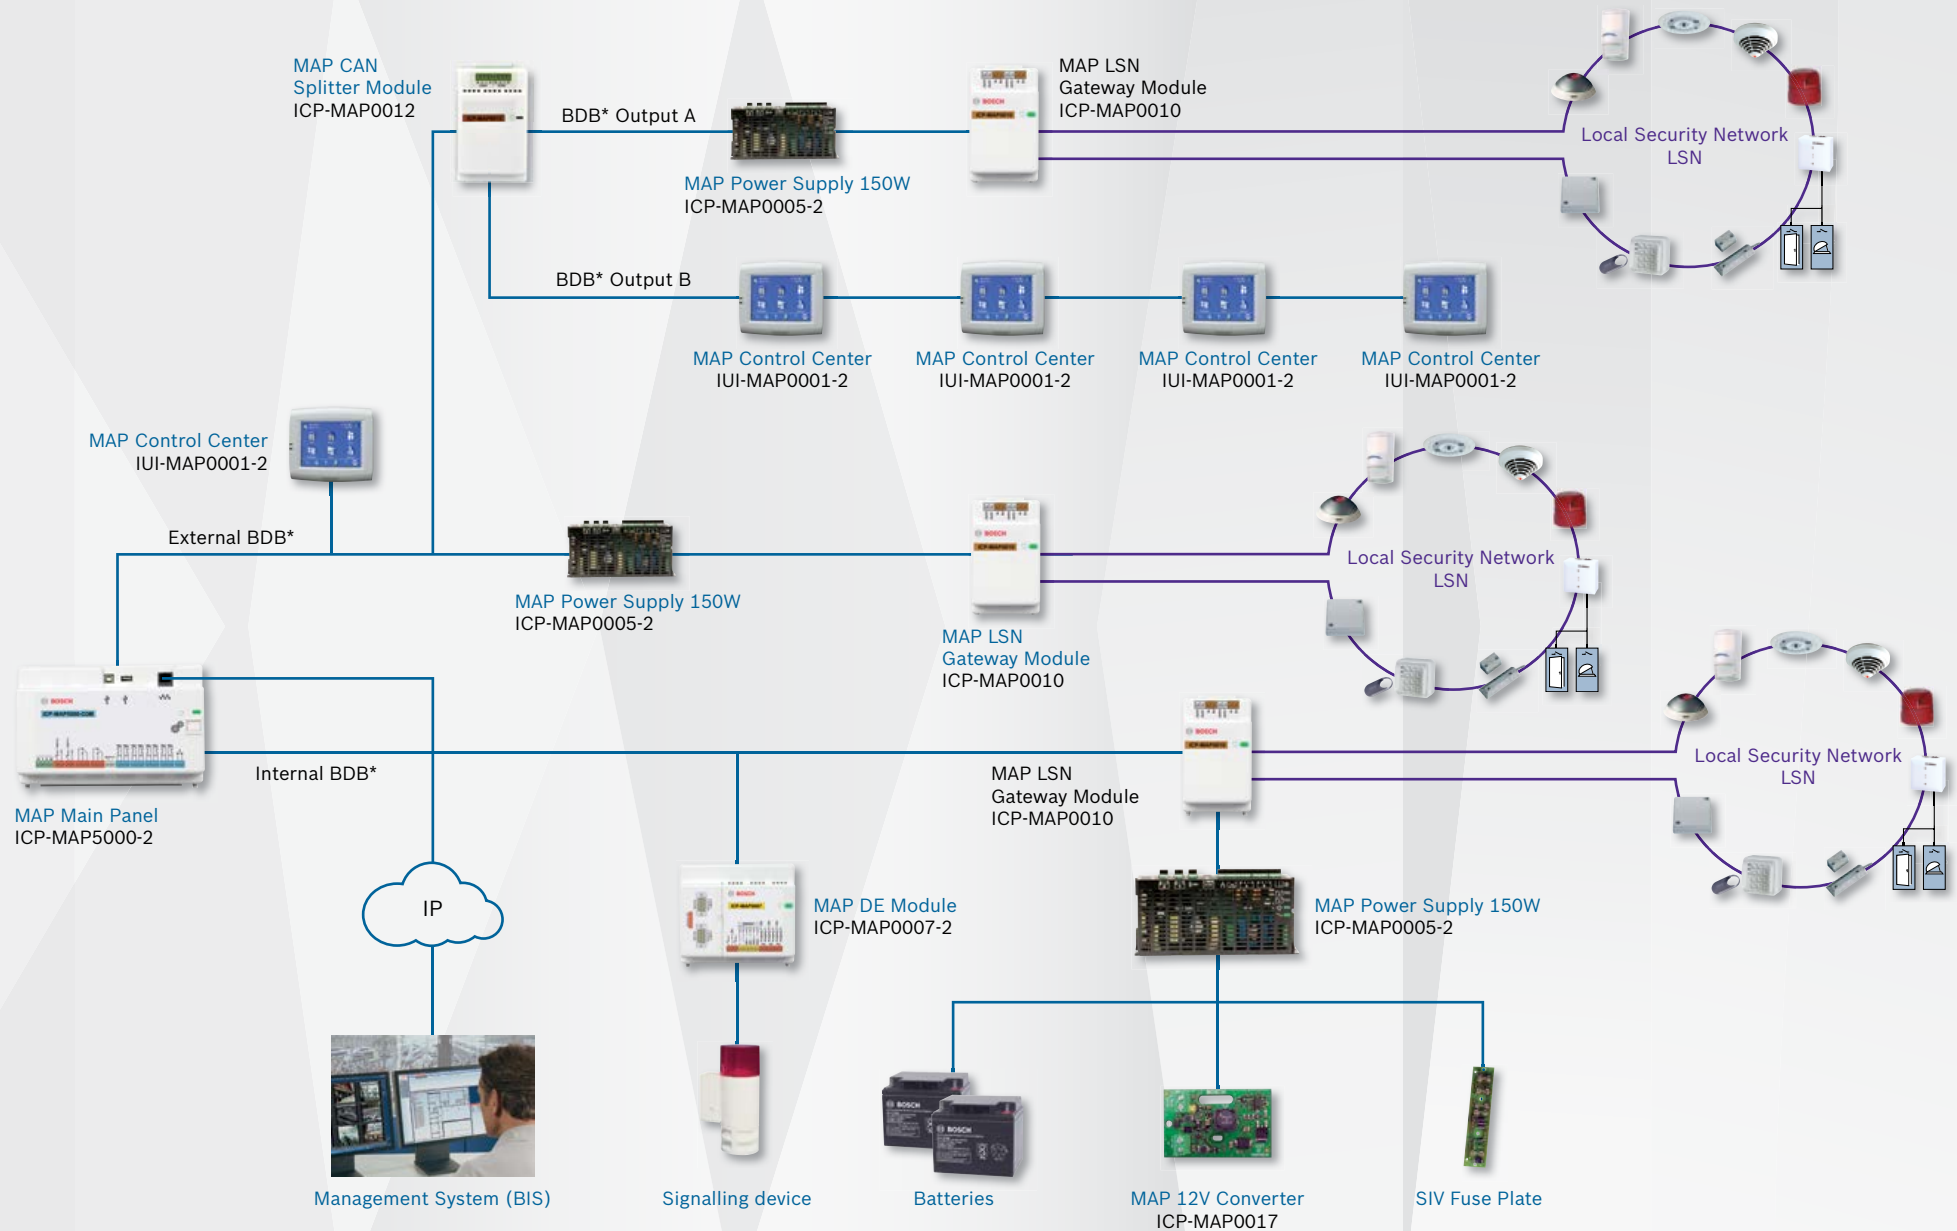

Modular Alarm Platform 5000 Brief Overview

MAP 5000 COM with integrated IP Alarm Communicator

* BDB: Bosch Data Bus

Modular Alarm Platform 5000 Brief Overview

MAP 5000

* BDB: Bosch Data Bus

Modular Alarm Platform 5000 Brief Overview

MAP 5000 small

Note: a maximum of 2 MAP Control Centers and 1 MAP LSN Gateway Module per system

* BDB: Bosch Data Bus

Modular Alarm Platform 5000 Brief Overview

MAP 5000 small COM with integrated IP Alarm Communicator

Note: a maximum of 2 MAP Control Centers and 1 MAP LSN Gateway Module per system

* BDB: Bosch Data Bus