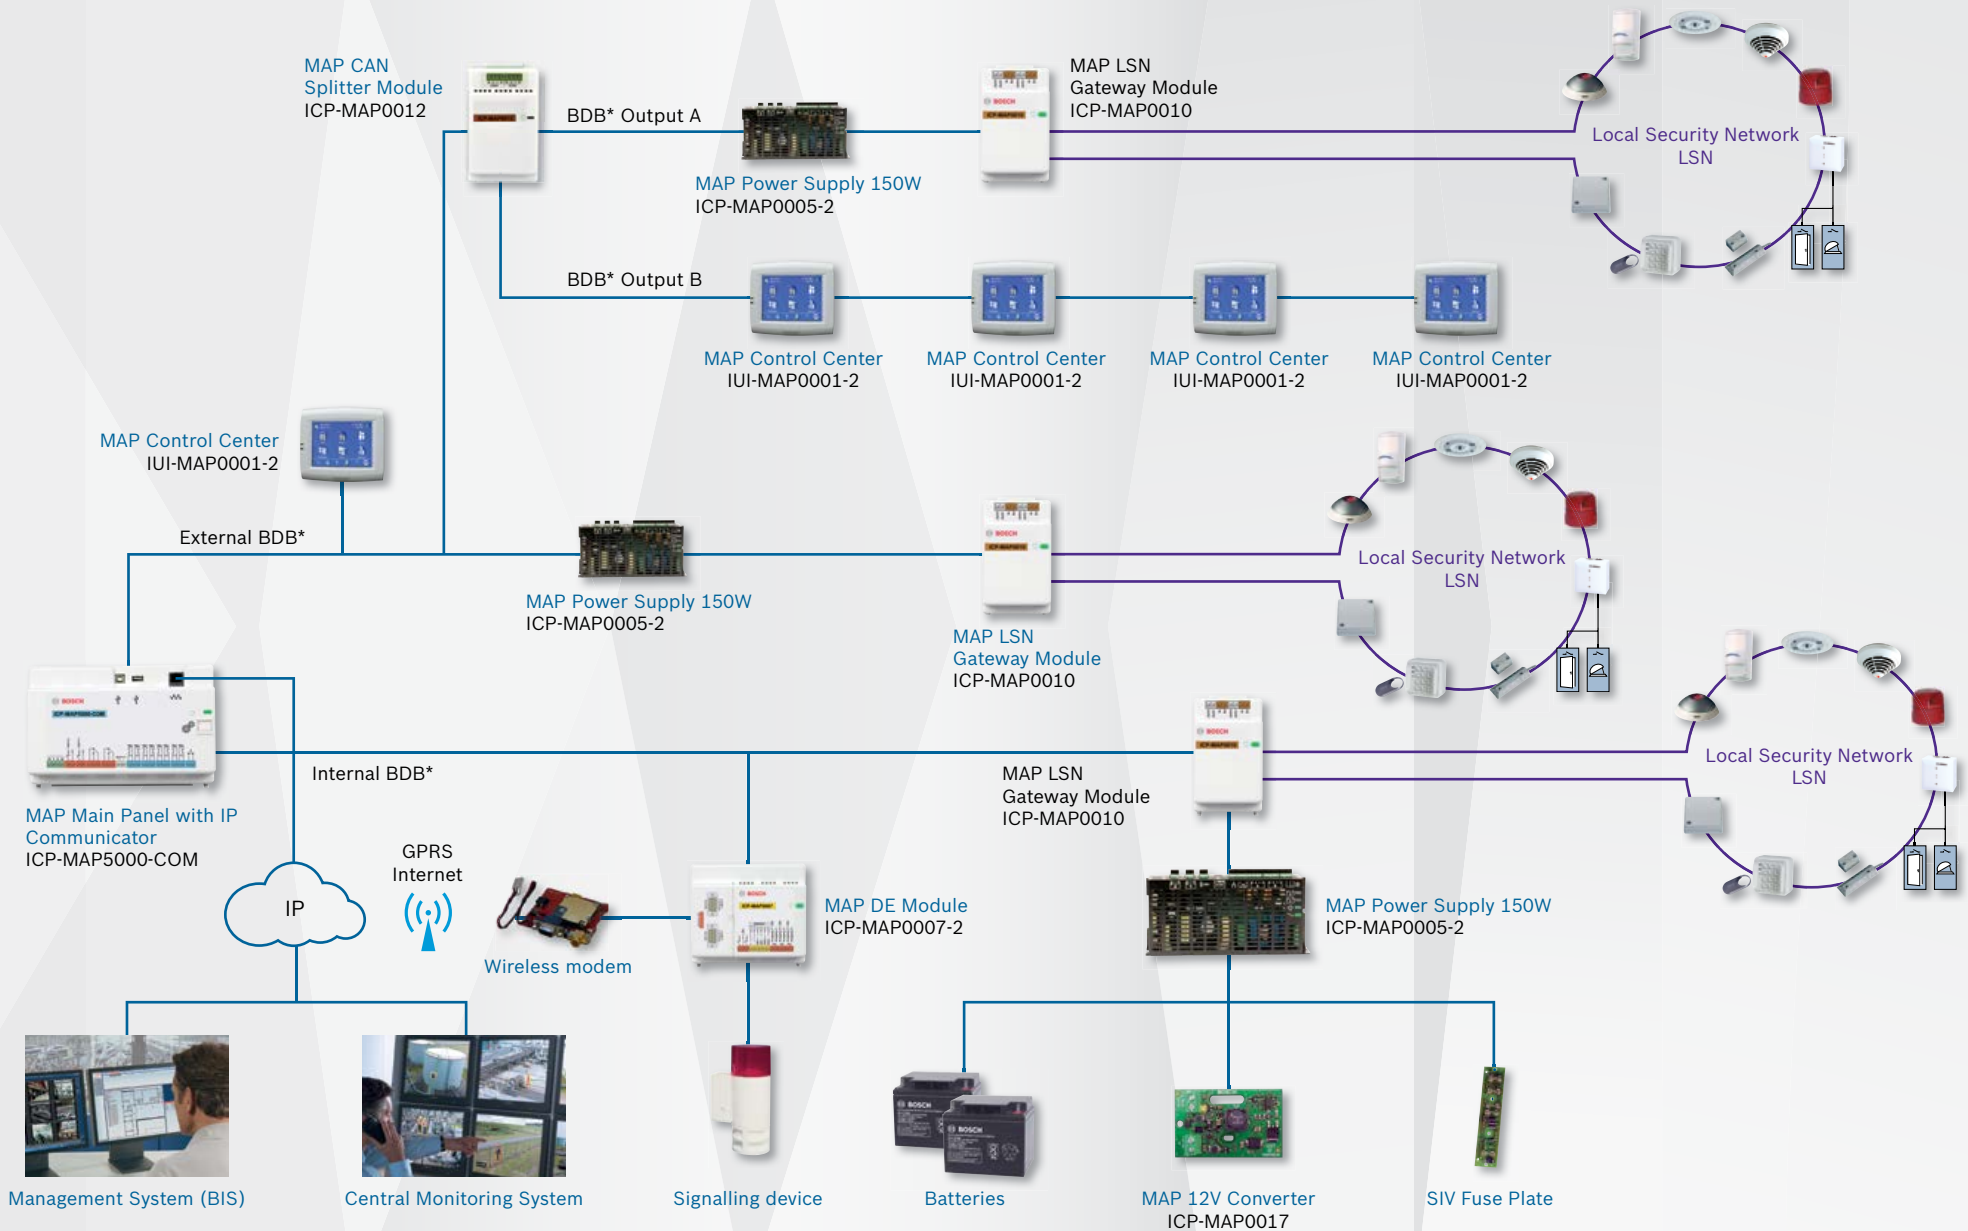

Modular Alarm Platform 5000 Brief Overview

MAP 5000 COM with integrated IP Alarm Communicator

* BDB: Bosch Data Bus

Modular Alarm Platform 5000 Brief Overview

MAP 5000

* BDB: Bosch Data Bus

Modular Alarm Platform 5000 Brief Overview

MAP 5000 small

Note: a maximum of 2 MAP Control Centers and 1 MAP LSN Gateway Module per system

* BDB: Bosch Data Bus

Modular Alarm Platform 5000 Brief Overview

MAP 5000 small COM with integrated IP Alarm Communicator

Note: a maximum of 2 MAP Control Centers and 1 MAP LSN Gateway Module per system

* BDB: Bosch Data Bus