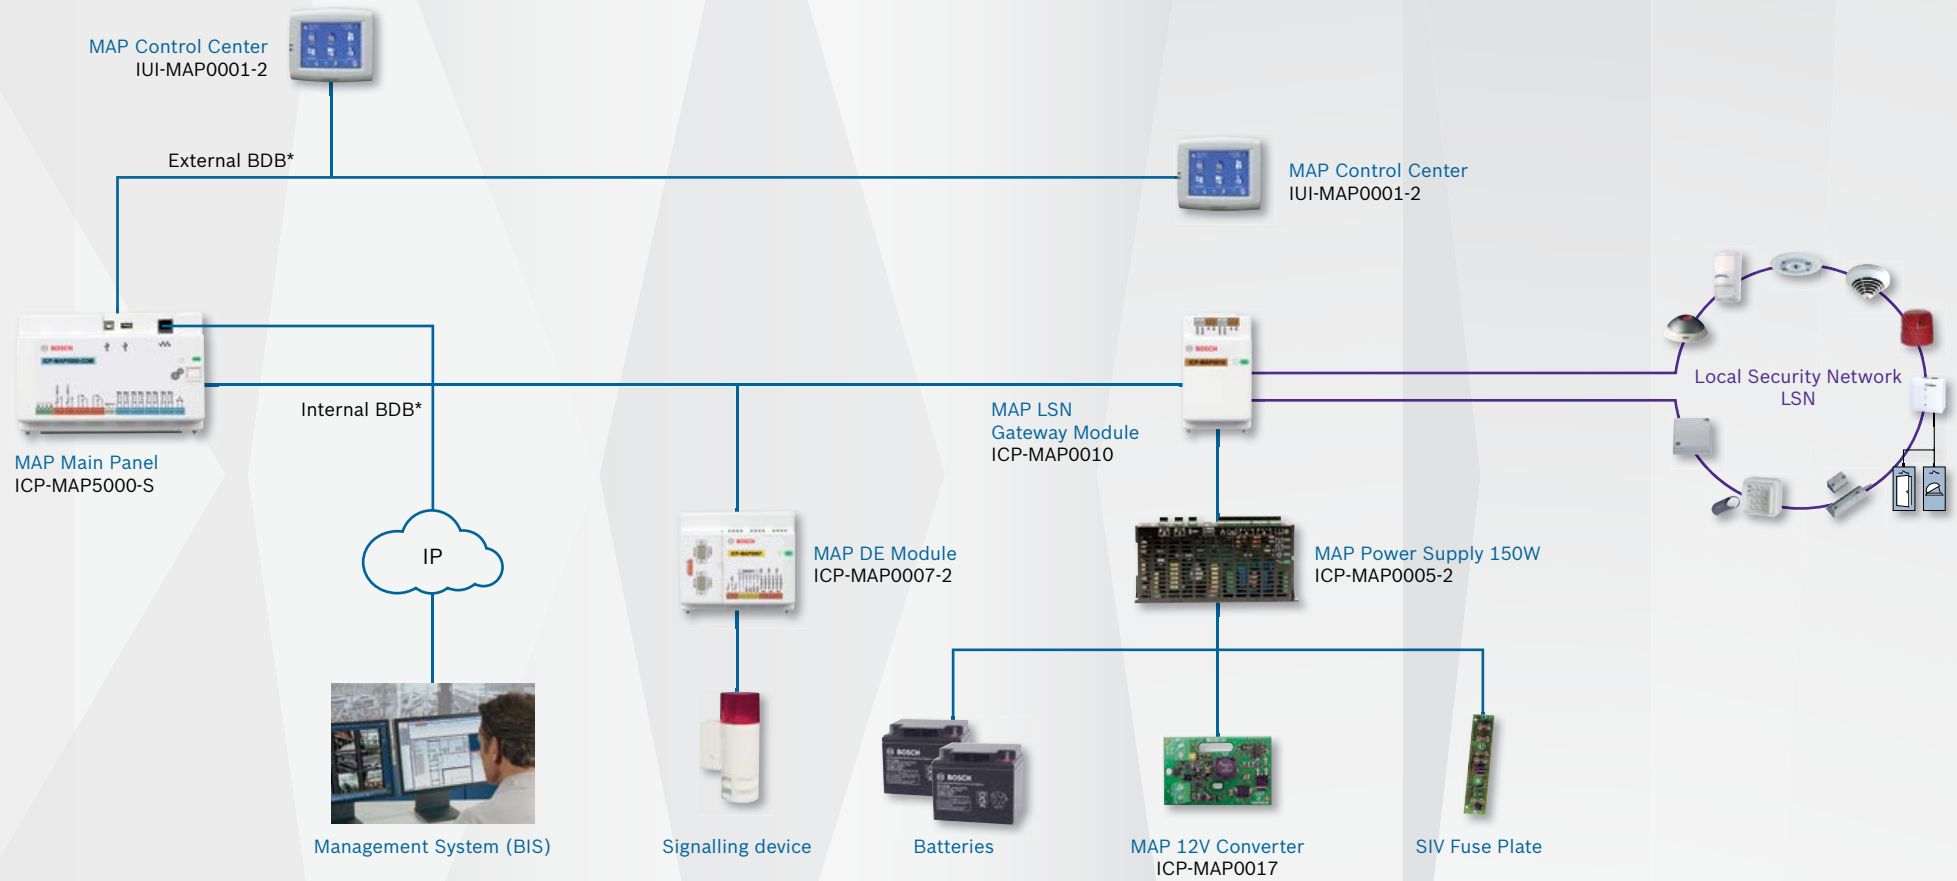

Modular Alarm Platform 5000 Brief Overview

MAP 5000 COM with integrated IP Alarm Communicator

* BDB: Bosch Data Bus

Modular Alarm Platform 5000 Brief Overview

MAP 5000

* BDB: Bosch Data Bus

Modular Alarm Platform 5000 Brief Overview

MAP 5000 small

Note: a maximum of 2 MAP Control Centers and 1 MAP LSN Gateway Module per system

* BDB: Bosch Data Bus

Modular Alarm Platform 5000 Brief Overview

MAP 5000 small COM with integrated IP Alarm Communicator

Note: a maximum of 2 MAP Control Centers and 1 MAP LSN Gateway Module per system

* BDB: Bosch Data Bus