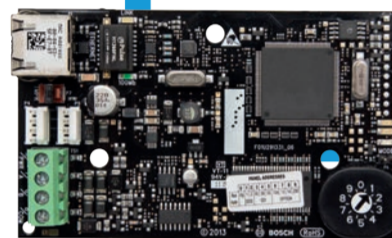

Solution 2000/3000 Product Matrix

ICP-SOL2-P
Solution 2000 Panel PCB

B426-M
Ethernet Communication Module

B450-M
Plug-In Communicator Interface, mobile

B444-G
Plug-in Cell Module, global LTE

MCB4G
Multicom LTE Dual Carrier Communicator

WE800EV2
Wireless Keyfob Receiver

HCT-4
Button Premium Keyfob

Bosch Remote Security Control Plus App

A-Link Plus Software

Up to 2 Communications Modules

Up to 4 Keypads

IUI-SOL-ICON LCD
Icon Keypad

IUI-SOL-TEXT LCD
Alphanumeric Keypad