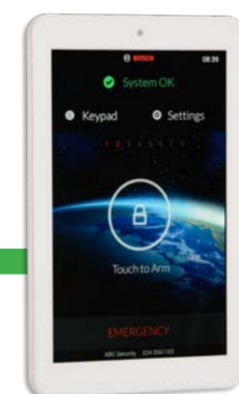

WE800EV2
Wireless Keyfob Receiver

HCT-4
Button Premium Keyfob

Bosch Remote Security Control Plus App

A-Link Plus Software

Up to 2 Communications Modules

Up to 4 Keypads

IUI-SOL-ICON LCD
Icon Keypad

IUI-SOL-TEXT LCD
Alphanumeric Keypad

IUI-SOL-TS5
5" TouchScreen Keypad

IUI-SOL-TS7
7" TouchScreen Keypad

IUI-SOL-ADAPTER
Direct link/Programming adapter

Detectors

- ISC-BPR2-W12**
Blue Line Gen2 PIR
- ISC-BPR2-WP12**
Blue Line Gen2 Pet Friendly PIR