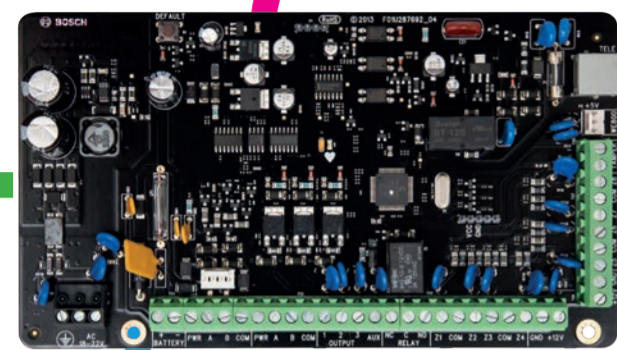

Solution 2000/3000 Product Matrix

ICP-SOL2-P
Solution 2000 Panel PCB

B426-M
Ethernet Communication Module

B450-M
Plug-In Communicator Interface, mobile

B444-G
Plug-in Cell Module, global LTE

MCB4G
Multicom LTE Dual Carrier Communicator

WE800EV2
Wireless Keyfob Receiver

HCT-4
Button Premium Keyfob

Bosch Remote Security Control Plus App

A-Link Plus Software

Up to 2 Communications Modules

Up to 4 Keypads

IUI-SOL-ICON LCD
Icon Keypad

IUI-SOL-TEXT LCD
Alphanumeric Keypad

IUI-SOL-TS5
5" TouchScreen Keypad

IUI-SOL-TS7
7" TouchScreen Keypad

IUI-SOL-ADAPTER
Direct link/Programming adapter

Detectors

- ISC-BPR2-W12**
Blue Line Gen2 PIR
- ISC-BPR2-WP12**
Blue Line Gen2 Pet Friendly PIR

- ISC-BPQ2-W12**
Blue Line Gen2 Quad 12m
- ISC-BLD2-W12G**
Blue Line Gen 2 TriTech

- ISC-BLD2-WP12G**
Blue Line Gen2 Pet Friendly TriTech

B308 SDI2 8
Output Expansion Module (Up to 2 Per System)

RADION Wireless