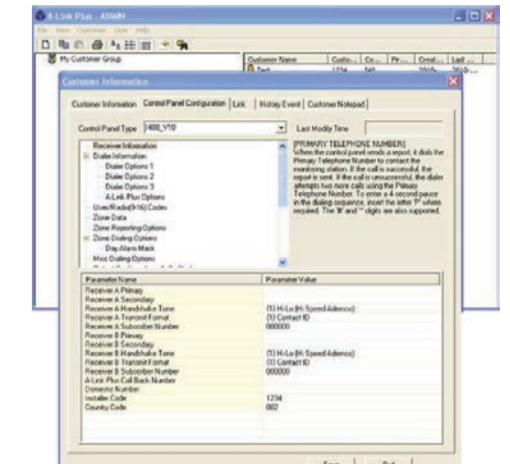

A-Link Plus Software