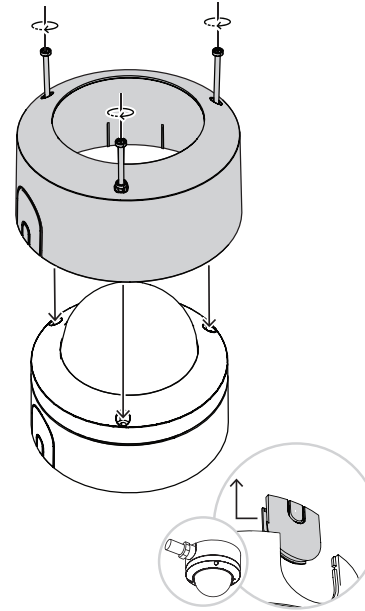

1 |

2 |

3 |

4 |

Paintable cover for NDE-570X, 4pcs
NDA-5070-PC

en Quick installation guide

Bosch Security Systems B.V.
Torenallee 49
5617 BA Eindhoven
Netherlands
www.boschsecurity.com
© Bosch Security Systems B.V., 2021