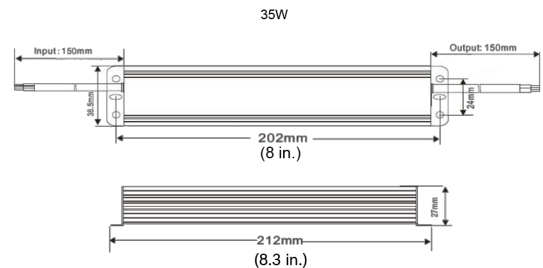

Region	Regulatory compliance/quality marks	
Great Britain	UKCA	BT-VS 2021-E-061

Installation/configuration notes

PSU-IIR-35

Parts included

Quantity	Component
1	Unit

Technical specifications

Electrical

Input voltage (VAC)	100 VAC – 240 VAC 50/60 Hz
Output voltage (VDC)	24 VDC
Connection type	Flying leads
Maximum load (A)	1.46 A

Environmental

Operating temperature (°C)	-25 °C – 50 °C
Operating temperature (°F)	-13 °F – 122 °F
Operating relative humidity, non-condensing (%)	10% – 90%
IP rating	IP67

Construction

Dimensions (H x W x D) (mm)	37 mm x 212 mm x 27 mm
Dimensions (H x W x D) (in)	1.5 in x 8.4 in x 1 in
Weight (kg)	0.55 kg
Weight (lb)	1.21 lb
Material	Aluminum
Color	Black