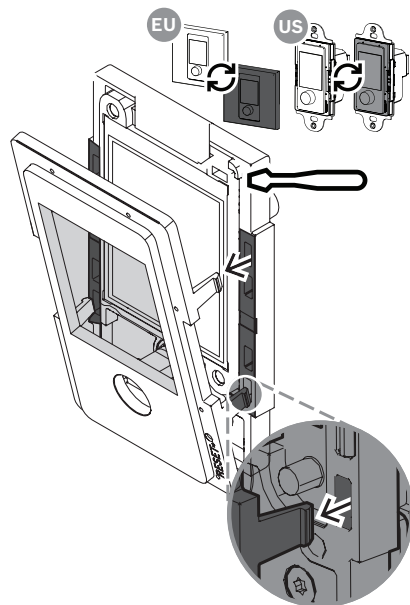

PRAESENSA Wall control panel
PRA-WCP-EU | PRA-WCP-US

en Quick installation guide

Bosch Security Systems B.V.
Torenallee 49
5617 BA Eindhoven
Netherlands
www.boschsecurity.com
© Bosch Security Systems B.V., 2022