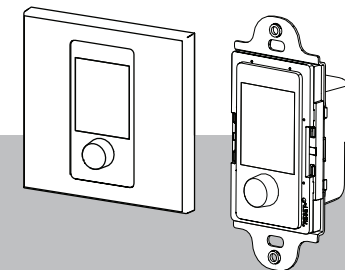

1 |

2 |

3 |

4 |

5 |

6 |

7 |

8 |

PRAESENSA Wall control panel
PRA-WCP-EU | PRA-WCP-US

en Quick installation guide

Bosch Security Systems B.V.
Torenallee 49
5617 BA Eindhoven
Netherlands
www.boschsecurity.com
© Bosch Security Systems B.V., 2022