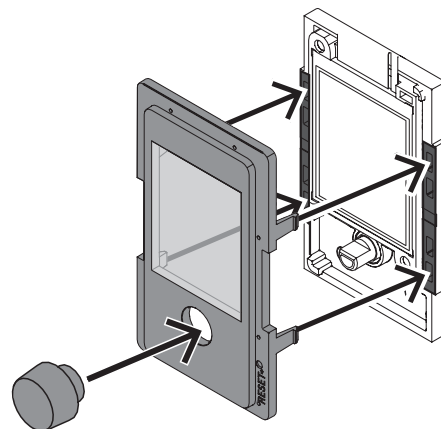

1 |

2 |

3 |

4 |

5 |

6 |

7 |

8 |

PRAESENSA Wall control panel
PRA-WCP-EU | PRA-WCP-US

en Quick installation guide

Bosch Security Systems B.V.
Torenallee 49
5617 BA Eindhoven
Netherlands
www.boschsecurity.com
© Bosch Security Systems B.V., 2022