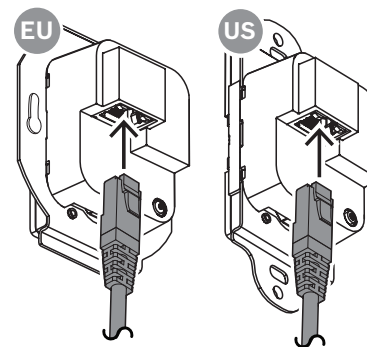

1 |

2 |

3 |

4 |

5 |

6 |

7 |

8 |

PRAESENSA Wall control panel
PRA-WCP-EU | PRA-WCP-US

en Quick installation guide

Bosch Security Systems B.V.
Torenallee 49
5617 BA Eindhoven
Netherlands
www.boschsecurity.com
© Bosch Security Systems B.V., 2022