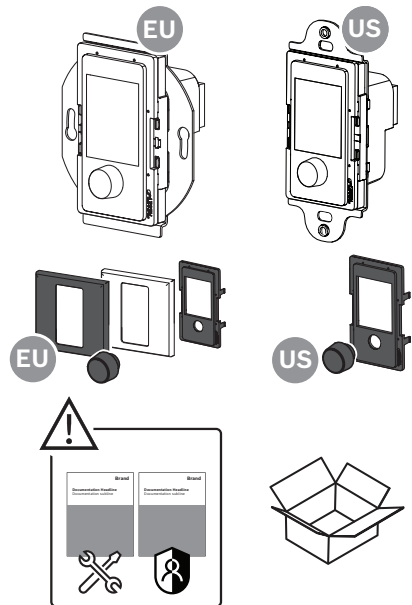

1 |

2 |

3 |

4 |

5 |

6 |

7 |

8 |

PRAESENSA Wall control panel
PRA-WCP-EU | PRA-WCP-US

en Quick installation guide

Bosch Security Systems B.V.
Torenallee 49
5617 BA Eindhoven
Netherlands
www.boschsecurity.com
© Bosch Security Systems B.V., 2022