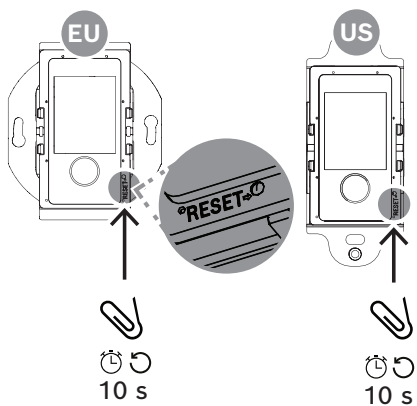

1 |

2 |

3 |

4 |

5 |

6 |

7 |

8 |

PRAESENSA Wall control panel
PRA-WCP-EU | PRA-WCP-US

en Quick installation guide

Bosch Security Systems B.V.
Torenallee 49
5617 BA Eindhoven
Netherlands
www.boschsecurity.com
© Bosch Security Systems B.V., 2022