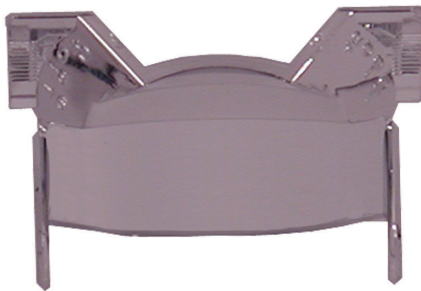

# OMLR93-3 Lens, 70ft (21m), 3pcs

www.boschsecurity.com

**BOSCH**

Invented for life

- ▶ Provides long-range coverage with a 21 m x 3 m (70 ft x 10 ft) pattern.
- ▶ Shipped in packages of three.

Provides long-range coverage with a 21 m x 3 m (70 ft x 10 ft) pattern. Shipped in packages of three.