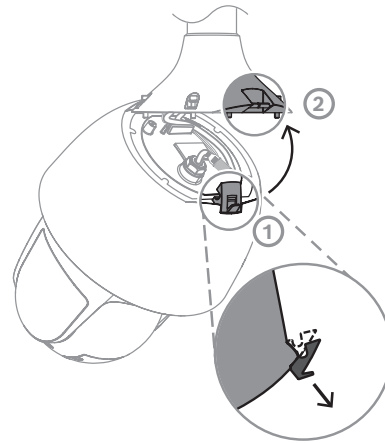

AUTODOME IP starlight 5100i IR
NDP-5533-Z30L

en Quick installation guide

Project Assistant app
Windows | iOS | Android

<https://downloadstore.boschsecurity.com/>

Configuration Manager
Windows

<https://downloadstore.boschsecurity.com/>