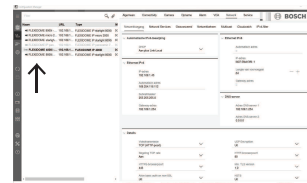

AUTODOME IP starlight 5100i IR
NDP-5533-Z30L

en Quick installation guide

Project Assistant app
Windows | iOS | Android

<https://downloadstore.boschsecurity.com/>

Configuration Manager
Windows

<https://downloadstore.boschsecurity.com/>