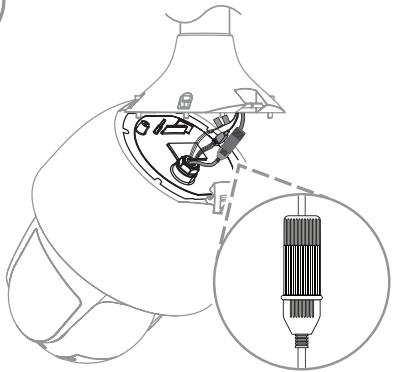

AUTODOME IP starlight 5100i IR
NDP-5533-Z30L

en Quick installation guide

Project Assistant app
Windows | iOS | Android

<https://downloadstore.boschsecurity.com/>

Configuration Manager
Windows

<https://downloadstore.boschsecurity.com/>