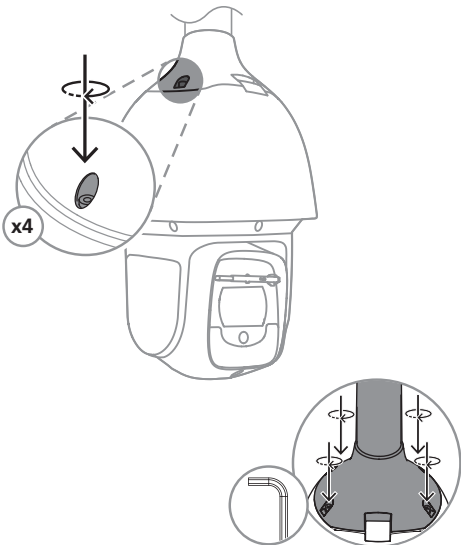

AUTODOME IP starlight 5100i IR
NDP-5533-Z30L

en Quick installation guide

Project Assistant app
Windows | iOS | Android

<https://downloadstore.boschsecurity.com/>

Configuration Manager
Windows

<https://downloadstore.boschsecurity.com/>