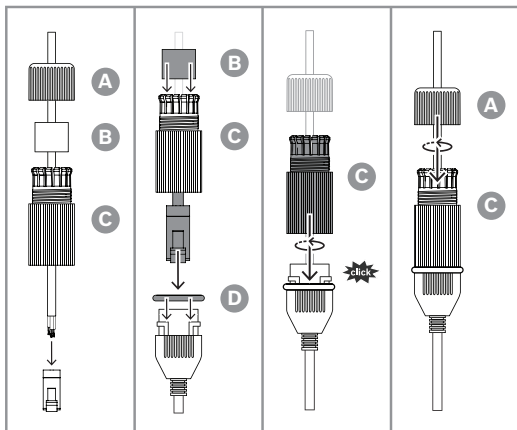

1 |

2 |

3 |

4 |

5 |

6 |

7 |

8 |

AUTODOME IP starlight 5100i IR
NDP-5533-Z30L

en Quick installation guide

Project Assistant app
Windows | iOS | Android

<https://downloadstore.boschsecurity.com/>

Configuration Manager
Windows

<https://downloadstore.boschsecurity.com/>