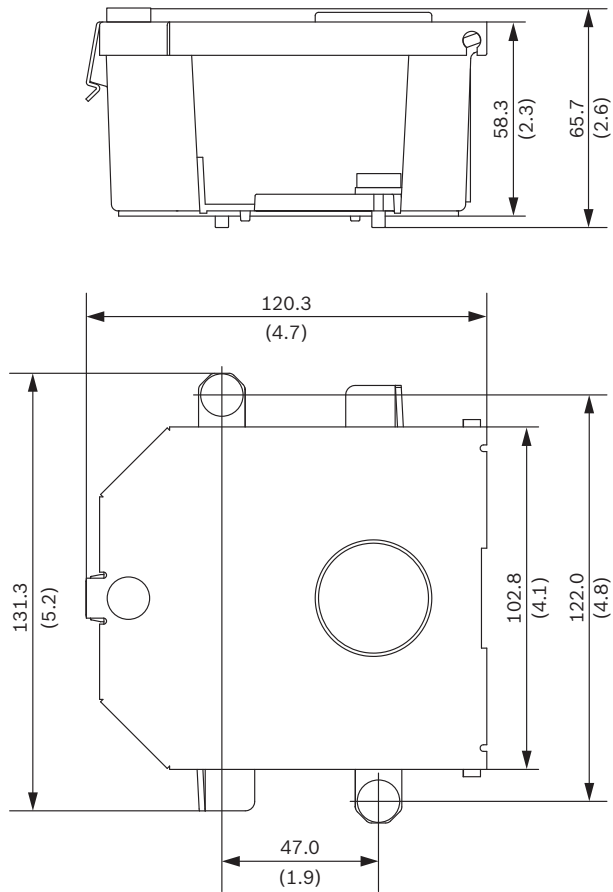

### Mechanical

Dimensions (W x H x D)	120.3 x 131.3 x 65.7 mm (4.74 x 5.17 x 2.59 in)
Weight	280 g (0.62 lb)
Construction Material	Magnesium alloy

Dimensions in mm (inch)