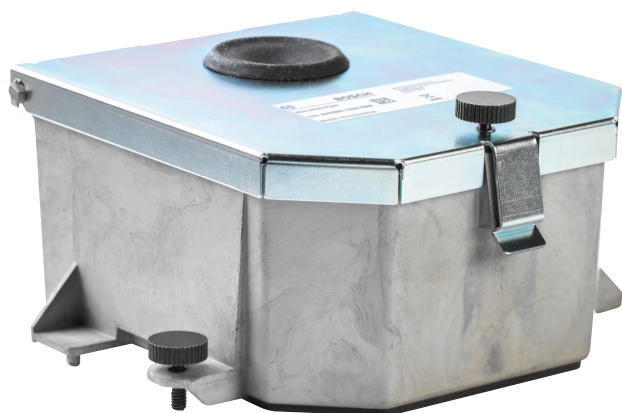

# NDA-4020-PLEN Plenum box for PTZ dome

www.boschsecurity.com

**BOSCH**  
Invented for life

- ▶ Complete plenum-rated solution for in-ceiling variant of AUTODOME IP 4000i and AUTODOME IP 5000i cameras
- ▶ Complies with safety requirements (UL2043) for installation above the ceiling
- ▶ Modular design for fast and easy installation

## Functions

The plenum-rated box complies with the building safety code by slowing down the spread of smoke and flames. The unit is designed for safe installation of AUTODOME IP 4000i and AUTODOME IP 5000i cameras in an in-ceiling scenario. The unit complies with UL2043.

### Mechanical

Dimensions (W x H x D)	120.3 x 131.3 x 65.7 mm (4.74 x 5.17 x 2.59 in)
Weight	280 g (0.62 lb)
Construction Material	Magnesium alloy

Dimensions in mm (inch)