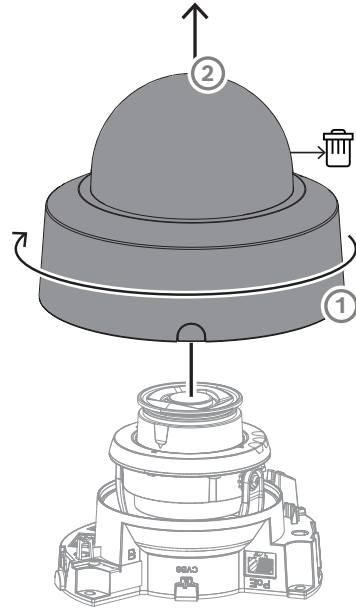

1 |

2 |

3 |

4 |

**Black housing FLEXIDOME indoor 3100i |
Bubble, tinted, FD3100i indoor**
NDA-3083-BH | NDA-3083-TBLV

en Quick installation guide

Bosch Security Systems B.V.

Torenallee 49