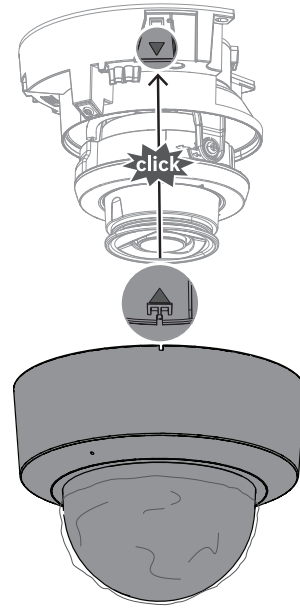

1 |

2 |

3 |

4 |

**Black housing FLEXIDOME indoor 3100i |
Bubble, tinted, FD3100i indoor**
NDA-3083-BH | NDA-3083-TBLV

en Quick installation guide

Bosch Security Systems B.V.

Torenallee 49