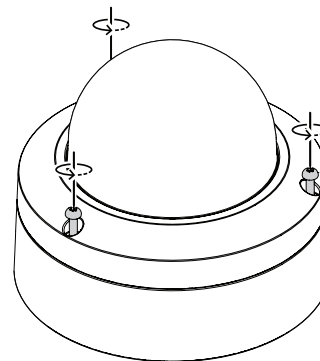

Tinted bubble NDE-3000 dome
NDA-3082-TBL

en Quick installation guide

Bosch Security Systems B.V.
Torenallee 49
5617 BA Eindhoven
Netherlands
www.boschsecurity.com
© Bosch Security Systems B.V., 2021