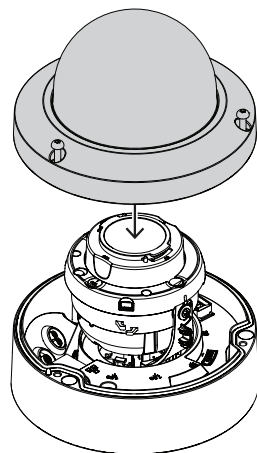

1 |

2 |

3 |

4 |

5 |

6 |

7 |

8 |

Tinted bubble NDE-3000 dome
NDA-3082-TBL

en Quick installation guide

Bosch Security Systems B.V.
Torenallee 49
5617 BA Eindhoven
Netherlands
www.boschsecurity.com
© Bosch Security Systems B.V., 2021