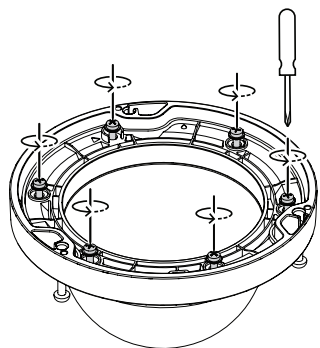

1 |

2 |

3 |

4 |

5 |

6 |

7 |

8 |

Tinted bubble NDE-3000 dome
NDA-3082-TBL

en Quick installation guide

Bosch Security Systems B.V.
Torenallee 49
5617 BA Eindhoven
Netherlands
www.boschsecurity.com
© Bosch Security Systems B.V., 2021