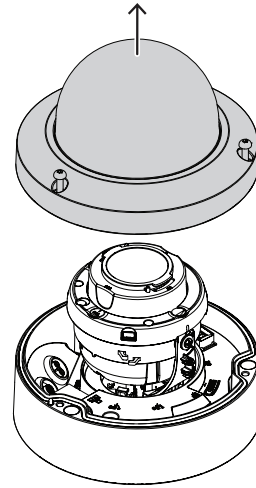

1 |

2 |

3 |

4 |

5 |

6 |

7 |

8 |

Tinted bubble NDE-3000 dome
NDA-3082-TBL

en Quick installation guide

Bosch Security Systems B.V.
Torenallee 49
5617 BA Eindhoven
Netherlands
www.boschsecurity.com
© Bosch Security Systems B.V., 2021