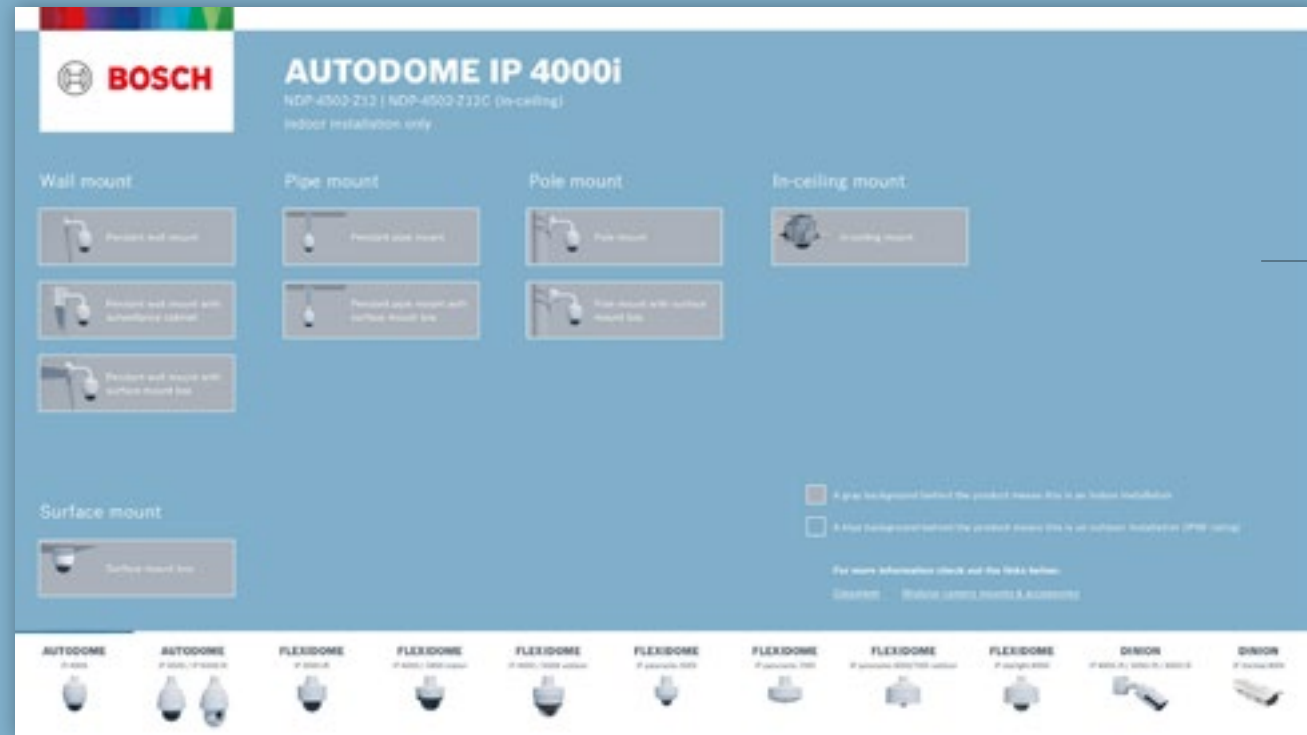

Modular camera mounts & accessories

instructions

Select your camera

Select your mounting option

Jump back to the mounting index

AUTODOME

IP 4000i

AUTODOME