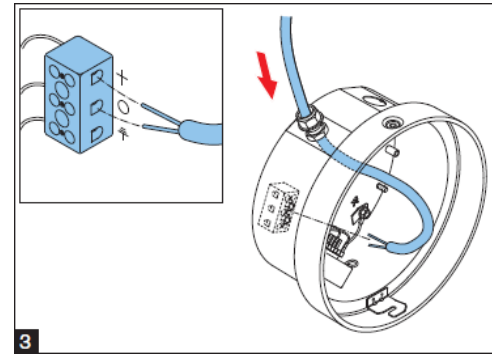

## Installation

### Mechanical

Dimensions (W x D)	199 x 105 mm (7.8 x 4.1 in)
Weight	1.23 kg (2.71 lb)
Color	White (RAL 9010)

Fig. 3: Polar diagram (measured with pink noise)

Fig. 4: Polar diagram (measured with pink noise)