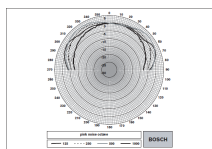

### Mechanical

Dimensions (W x D)	199 x 105 mm (7.8 x 4.1 in)
Weight	1.23 kg (2.71 lb)
Color	White (RAL 9010)

Fig. 3: Polar diagram (measured with pink noise)

Fig. 4: Polar diagram (measured with pink noise)

### Note:

- The specification data is measured in an anechoic chamber, free field
- The reference axis is perpendicular to the center point of the front grille
- The reference plane is perpendicular to the center of the reference axis
- The horizontal plane is perpendicular to the center of the reference plane