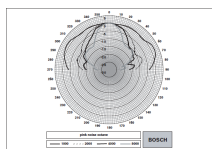

### Mechanical

Dimensions (W x D)	199 x 105 mm (7.8 x 4.1 in)
Weight	1.23 kg (2.71 lb)
Color	White (RAL 9010)

Fig. 3: Polar diagram (measured with pink noise)

Fig. 4: Polar diagram (measured with pink noise)

### Note:

- The specification data is measured in an anechoic chamber, free field
- The reference axis is perpendicular to the center point of the front grille
- The reference plane is perpendicular to the center of the reference axis
- The horizontal plane is perpendicular to the center of the reference plane