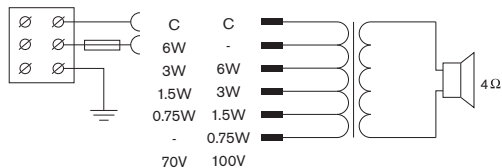

### Additional technical data

Fig. 1: Circuit diagram

Fig. 2: Frequency response

Rated input voltage		70 V	100 V
Rated impedance	6 W	835	1667
		Ohm	Ohm
	3 W	1667	3333
		Ohm	Ohm
1.5 W	3333	6667	
	Ohm	Ohm	
0.75 W	6667	13333	
	Ohm	Ohm	
Connector	3-pole screw terminal block		

### Mechanical

Dimensions (W x D)	199 x 105 mm (7.8 x 4.1 in)
Weight	1.23 kg (2.71 lb)
Color	White (RAL 9010)

Fig. 3: Polar diagram (measured with pink noise)

Fig. 4: Polar diagram (measured with pink noise)