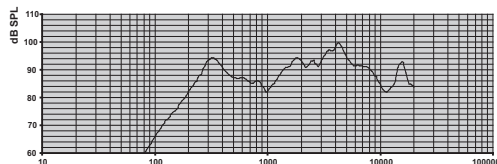

### Additional technical data

Fig. 1: Circuit diagram

Fig. 2: Frequency response

Rated input voltage		70 V	100 V
Rated impedance	6 W	835	1667
		Ohm	Ohm
	3 W	1667	3333
		Ohm	Ohm
1.5 W	3333	6667	
	Ohm	Ohm	
0.75 W	6667	13333	
	Ohm	Ohm	
Connector	3-pole screw terminal block		

### Mechanical

Dimensions (W x D)	199 x 105 mm (7.8 x 4.1 in)
Weight	1.23 kg (2.71 lb)
Color	White (RAL 9010)

Fig. 3: Polar diagram (measured with pink noise)

Fig. 4: Polar diagram (measured with pink noise)