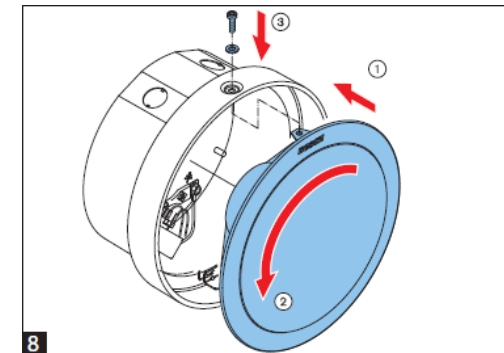

## Installation

### Mechanical

Dimensions (W x D)	199 x 105 mm (7.8 x 4.1 in)
Weight	1.23 kg (2.71 lb)
Color	White (RAL 9010)

Fig. 3: Polar diagram (measured with pink noise)

Fig. 4: Polar diagram (measured with pink noise)