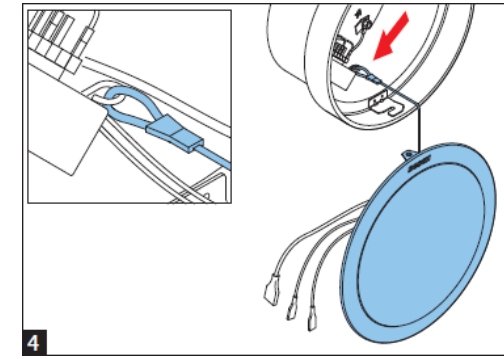

Installation