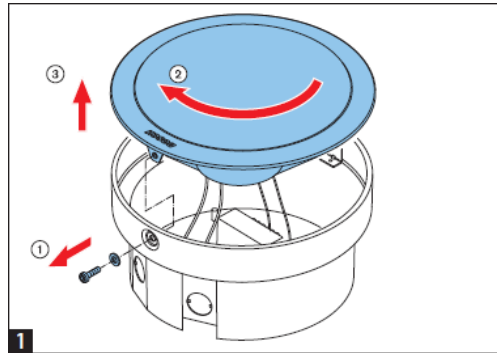

Installation