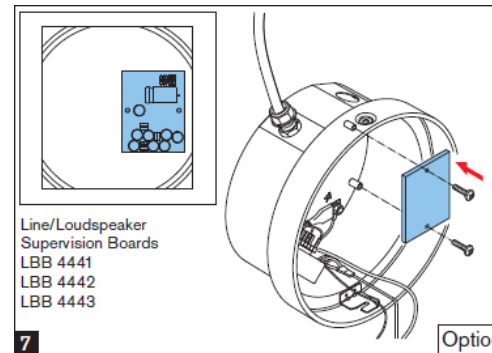

## Installation

### Mechanical

Dimensions (W x D)	199 x 105 mm (7.8 x 4.1 in)
Weight	1.23 kg (2.71 lb)
Color	White (RAL 9010)

Fig. 3: Polar diagram (measured with pink noise)

Fig. 4: Polar diagram (measured with pink noise)