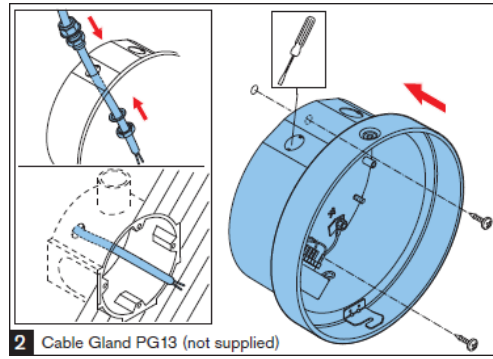

Installation