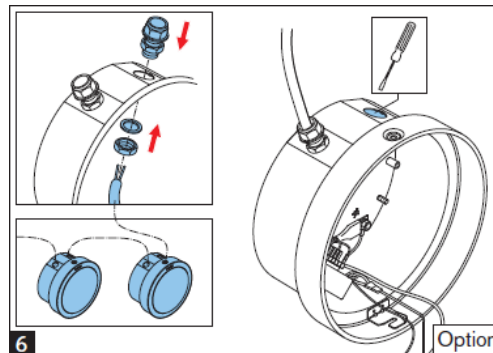

Installation