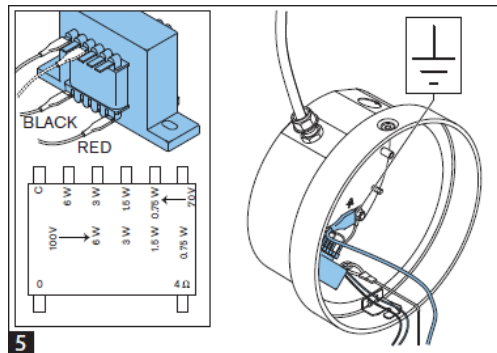

Installation