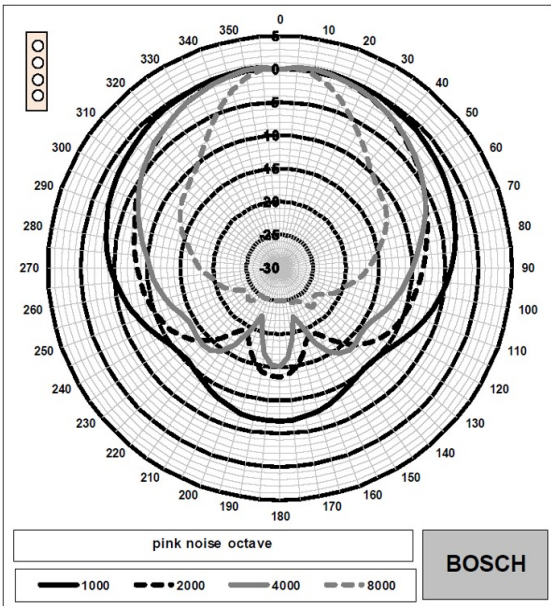

A swivel wall mounting bracket is supplied as standard, allowing accurate positioning.

Installation/configuration notes

Fig. 1: Dimensions LA2-UM30-LZD-IN

Fig. 2: Circuit diagram LA2-UM30-LZD-IN

Fig. 3: Frequency response LA2-UM30-LZD-IN

Fig. 4: Polar diagram LA2-UM30-LZD-IN (measured with pink noise)

Fig. 6: Polar diagram LA2-UM30-LZD-IN (measured with pink noise)

Fig. 5: Polar diagram LA2-UM30-LZD-IN (measured with pink noise)

Fig. 7: Polar diagram LA2-UM30-LZD-IN (measured with pink noise)

Parts included

Quantity	Component
1	LA2-UM30-LZD-IN Metal Column loudspeaker
1	Wall mounting bracket
1	Installation instruction

Technical specifications

Electrical

	LA2-UM30-LZD-IN
Maximum power	45 W
Rated power (PHC)	30 W
Sound pressure level at rated power / 1 W (1 kHz, 1 m)	106 / 94 dB (SPL)
Effective frequency range (-10 dB)	150 Hz to 18 kHz
Horizontal opening angle at 1 kHz / 4 kHz (-6 dB)	198° / 130°
Vertical opening angle at 1 kHz / 4 kHz (-6 dB)	62° / 18°
Nominal impedance	8 Ω