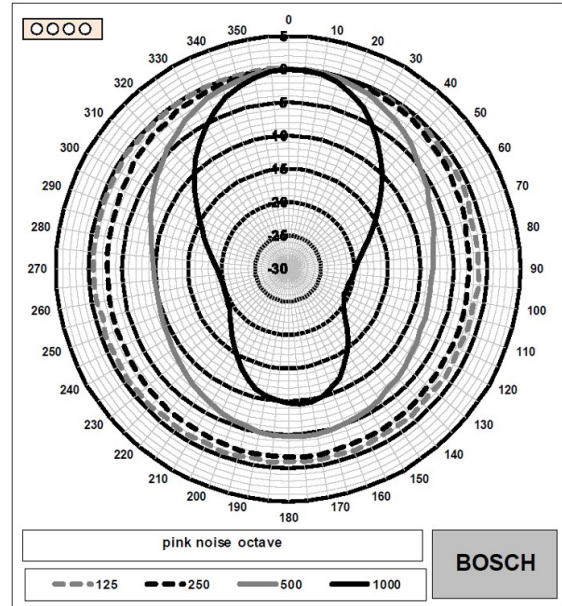

A swivel wall mounting bracket is supplied as standard, allowing accurate positioning.

Installation/configuration notes

Fig. 1: Dimensions LA2-UM30-LZD-IN

Fig. 2: Circuit diagram LA2-UM30-LZD-IN

Fig. 3: Frequency response LA2-UM30-LZD-IN

Fig. 4: Polar diagram LA2-UM30-LZD-IN (measured with pink noise)

Fig. 6: Polar diagram LA2-UM30-LZD-IN (measured with pink noise)

Fig. 5: Polar diagram LA2-UM30-LZD-IN (measured with pink noise)

Fig. 7: Polar diagram LA2-UM30-LZD-IN (measured with pink noise)

Parts included

Quantity	Component
1	LA2-UM30-LZD-IN Metal Column loudspeaker
1	Wall mounting bracket
1	Installation instruction

Technical specifications

Electrical

	LA2-UM30-LZD-IN
Maximum power	45 W
Rated power (PHC)	30 W
Sound pressure level at rated power / 1 W (1 kHz, 1 m)	106 / 94 dB (SPL)
Effective frequency range (-10 dB)	150 Hz to 18 kHz
Horizontal opening angle at 1 kHz / 4 kHz (-6 dB)	198° / 130°
Vertical opening angle at 1 kHz / 4 kHz (-6 dB)	62° / 18°
Nominal impedance	8 Ω