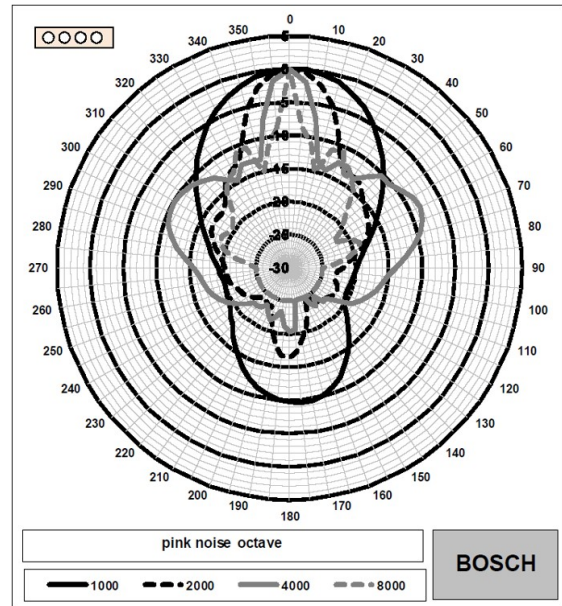

A swivel wall mounting bracket is supplied as standard, allowing accurate positioning.

Installation/configuration notes

Fig. 1: Dimensions LA2-UM30-LZD-IN

Fig. 2: Circuit diagram LA2-UM30-LZD-IN

Fig. 3: Frequency response LA2-UM30-LZD-IN

Fig. 4: Polar diagram LA2-UM30-LZD-IN (measured with pink noise)

Fig. 6: Polar diagram LA2-UM30-LZD-IN (measured with pink noise)

Fig. 5: Polar diagram LA2-UM30-LZD-IN (measured with pink noise)

Fig. 7: Polar diagram LA2-UM30-LZD-IN (measured with pink noise)

Parts included

Quantity	Component
1	LA2-UM30-LZD-IN Metal Column loudspeaker
1	Wall mounting bracket
1	Installation instruction

Technical specifications

Electrical

	LA2-UM30-LZD-IN
Maximum power	45 W
Rated power (PHC)	30 W
Sound pressure level at rated power / 1 W (1 kHz, 1 m)	106 / 94 dB (SPL)
Effective frequency range (-10 dB)	150 Hz to 18 kHz
Horizontal opening angle at 1 kHz / 4 kHz (-6 dB)	198° / 130°
Vertical opening angle at 1 kHz / 4 kHz (-6 dB)	62° / 18°
Nominal impedance	8 Ω