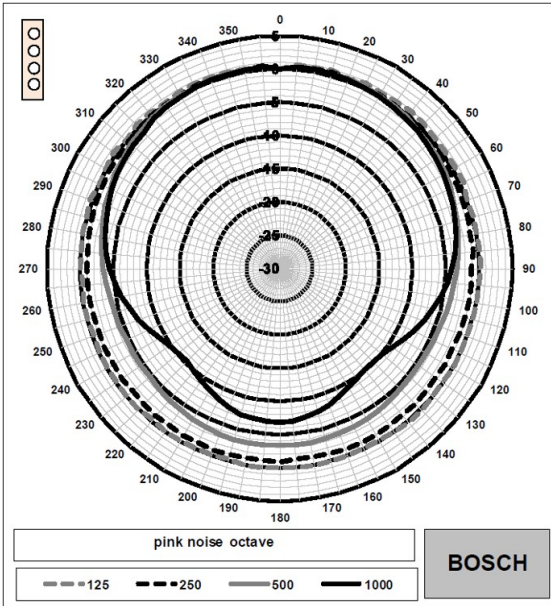

A swivel wall mounting bracket is supplied as standard, allowing accurate positioning.

Installation/configuration notes

Fig. 1: Dimensions LA2-UM30-LZD-IN

Fig. 2: Circuit diagram LA2-UM30-LZD-IN

Fig. 3: Frequency response LA2-UM30-LZD-IN

Fig. 4: Polar diagram LA2-UM30-LZD-IN (measured with pink noise)

Fig. 6: Polar diagram LA2-UM30-LZD-IN (measured with pink noise)

Fig. 5: Polar diagram LA2-UM30-LZD-IN (measured with pink noise)

Fig. 7: Polar diagram LA2-UM30-LZD-IN (measured with pink noise)

Parts included

Quantity	Component
1	LA2-UM30-LZD-IN Metal Column loudspeaker
1	Wall mounting bracket
1	Installation instruction

Technical specifications

Electrical

	LA2-UM30-LZD-IN
Maximum power	45 W
Rated power (PHC)	30 W
Sound pressure level at rated power / 1 W (1 kHz, 1 m)	106 / 94 dB (SPL)
Effective frequency range (-10 dB)	150 Hz to 18 kHz
Horizontal opening angle at 1 kHz / 4 kHz (-6 dB)	198° / 130°
Vertical opening angle at 1 kHz / 4 kHz (-6 dB)	62° / 18°
Nominal impedance	8 Ω