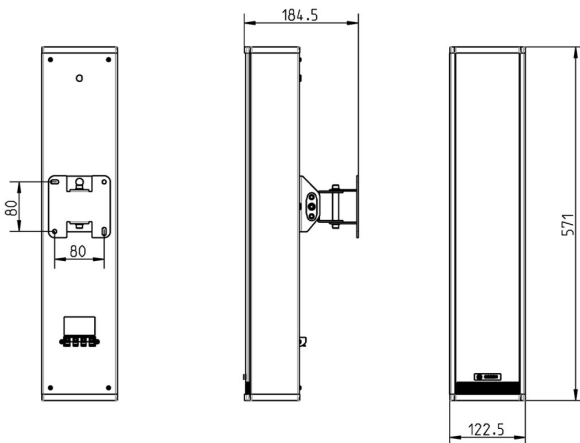

A swivel wall mounting bracket is supplied as standard, allowing accurate positioning.

Installation/configuration notes

Fig. 1: Dimensions LA2-UM30-LZD-IN

Fig. 2: Circuit diagram LA2-UM30-LZD-IN

Fig. 3: Frequency response LA2-UM30-LZD-IN

Parts included

Quantity	Component
1	LA2-UM30-LZD-IN Metal Column loudspeaker
1	Wall mounting bracket
1	Installation instruction

Technical specifications

Electrical

	LA2-UM30-LZD-IN
Maximum power	45 W
Rated power (PHC)	30 W
Sound pressure level at rated power / 1 W (1 kHz, 1 m)	106 / 94 dB (SPL)
Effective frequency range (-10 dB)	150 Hz to 18 kHz
Horizontal opening angle at 1 kHz / 4 kHz (-6 dB)	198° / 130°
Vertical opening angle at 1 kHz / 4 kHz (-6 dB)	62° / 18°
Nominal impedance	8 Ω

Mechanical

	LA2-UM30-LZD-IN
Dimensions (L x W x D)	571 x 122 x 90 mm (22.4 x 4.8 x 3.5 in)
Weight	4.8 kg (10.6 lb)
Color	Traffic black RAL 9017
Material	Steel
Connection	Push terminal for speakers
Connector	1 x 4 Way Push Type