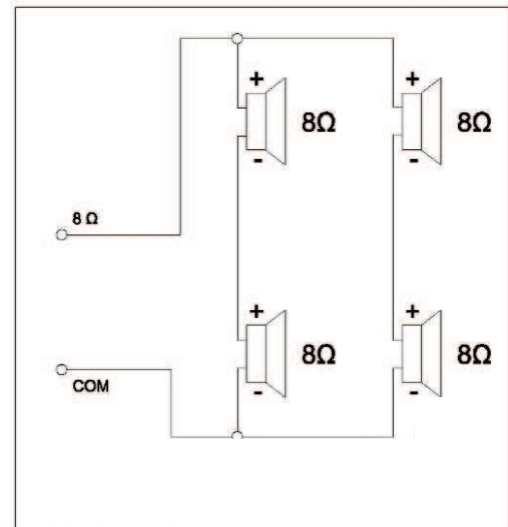

A swivel wall mounting bracket is supplied as standard, allowing accurate positioning.

Installation/configuration notes

Fig. 1: Dimensions LA2-UM30-LZD-IN

Fig. 2: Circuit diagram LA2-UM30-LZD-IN

Fig. 3: Frequency response LA2-UM30-LZD-IN

Parts included

Quantity	Component
1	LA2-UM30-LZD-IN Metal Column loudspeaker
1	Wall mounting bracket
1	Installation instruction

Technical specifications

Electrical

	LA2-UM30-LZD-IN
Maximum power	45 W
Rated power (PHC)	30 W
Sound pressure level at rated power / 1 W (1 kHz, 1 m)	106 / 94 dB (SPL)
Effective frequency range (-10 dB)	150 Hz to 18 kHz
Horizontal opening angle at 1 kHz / 4 kHz (-6 dB)	198° / 130°
Vertical opening angle at 1 kHz / 4 kHz (-6 dB)	62° / 18°
Nominal impedance	8 Ω

Mechanical

	LA2-UM30-LZD-IN
Dimensions (L x W x D)	571 x 122 x 90 mm (22.4 x 4.8 x 3.5 in)
Weight	4.8 kg (10.6 lb)
Color	Traffic black RAL 9017
Material	Steel
Connection	Push terminal for speakers
Connector	1 x 4 Way Push Type