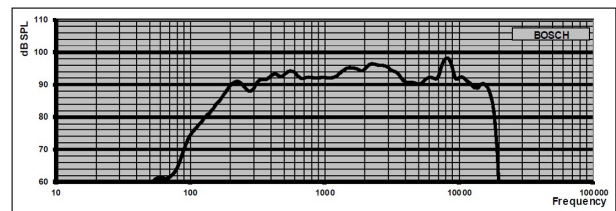

A swivel wall mounting bracket is supplied as standard, allowing accurate positioning.

Installation/configuration notes

Fig. 1: Dimensions LA2-UM30-LZD-IN

Fig. 2: Circuit diagram LA2-UM30-LZD-IN

Fig. 3: Frequency response LA2-UM30-LZD-IN

Fig. 4: Polar diagram LA2-UM30-LZD-IN (measured with pink noise)

Fig. 6: Polar diagram LA2-UM30-LZD-IN (measured with pink noise)

Fig. 5: Polar diagram LA2-UM30-LZD-IN (measured with pink noise)

Fig. 7: Polar diagram LA2-UM30-LZD-IN (measured with pink noise)

Parts included

Quantity	Component
1	LA2-UM30-LZD-IN Metal Column loudspeaker
1	Wall mounting bracket
1	Installation instruction

Technical specifications

Electrical

	LA2-UM30-LZD-IN
Maximum power	45 W
Rated power (PHC)	30 W
Sound pressure level at rated power / 1 W (1 kHz, 1 m)	106 / 94 dB (SPL)
Effective frequency range (-10 dB)	150 Hz to 18 kHz
Horizontal opening angle at 1 kHz / 4 kHz (-6 dB)	198° / 130°
Vertical opening angle at 1 kHz / 4 kHz (-6 dB)	62° / 18°
Nominal impedance	8 Ω