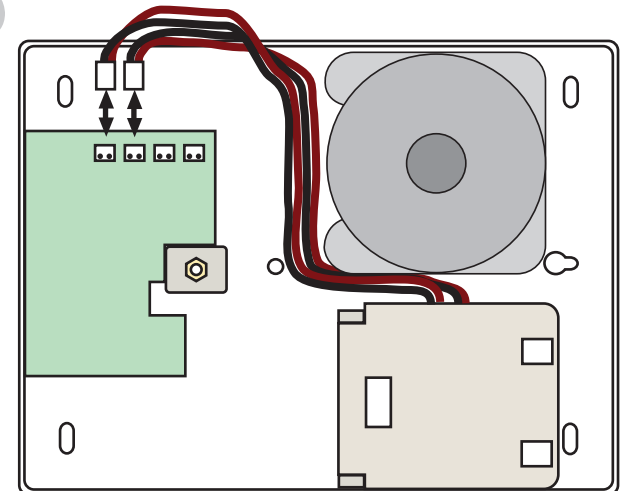

ISW-BSR1-WIX

wLSN Siren
Installation Instructions

1

2

3

4

www.boschsecurity.com

© 2009 Bosch Security Systems, Inc.
F01U132671-03

Environmental Class II
-25°C - +70°C

<95%

868 MHz (ISW-BSR1-WIX)

245 x 187 x 68 mm
1.56 kg

CE

EN60950LV
EN50130-4 EMC
EN50131-1 GRADE 2
EN50131-5-3 GRADE 2

Made in France
EN50130-5
EN50131-5-2 Grade 2
EN50131-4 Grade 2
IP 43 IK 08
(EN60529 - EN62262)

2x 3.6V, 2x 13Ah, ISW-BSR1-BAT

NOTINSBOS000043 V1.01

© 2009 Bosch Security Systems, Inc.
F01U132671-03