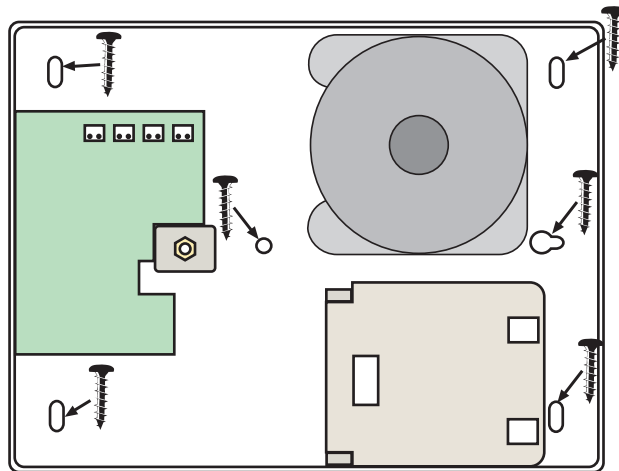

ISW-BSR1-WIX

wLSN Siren
Installation Instructions

1

2

3

4

www.boschsecurity.com

© 2009 Bosch Security Systems, Inc.
F01U132671-03

Environmental Class II
-25°C - +70°C

<95%

868 MHz (ISW-BSR1-WIX)

245 x 187 x 68 mm
1.56 kg

CE

EN60950LV
EN50130-4 EMC
EN50131-1 GRADE 2
EN50131-5-3 GRADE 2

Made in France
EN50130-5
EN50131-5-2 Grade 2
EN50131-4 Grade 2
IP 43 IK 08
(EN60529 - EN62262)

2x 3.6V, 2x 13Ah, ISW-BSR1-BAT

NOTINSBOS000043 V1.01

© 2009 Bosch Security Systems, Inc.
F01U132671-03