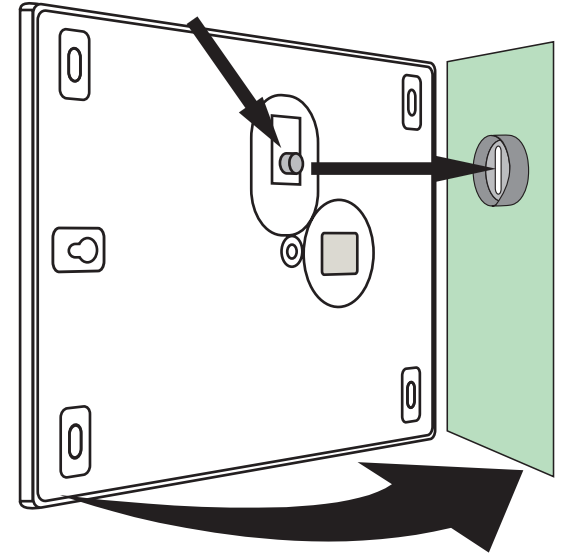

ISW-BSR1-WIX

wLSN Siren
Installation Instructions

1

2

3

4

www.boschsecurity.com

© 2009 Bosch Security Systems, Inc.
F01U132671-03

Environmental Class II
-25°C - +70°C

<95%

868 MHz (ISW-BSR1-WIX)

245 x 187 x 68 mm
1.56 kg

CE

EN60950LV
EN50130-4 EMC
EN50131-1 GRADE 2
EN50131-5-3 GRADE 2

Made in France
EN50130-5
EN50131-5-2 Grade 2
EN50131-4 Grade 2
IP 43 IK 08
(EN60529 - EN62262)