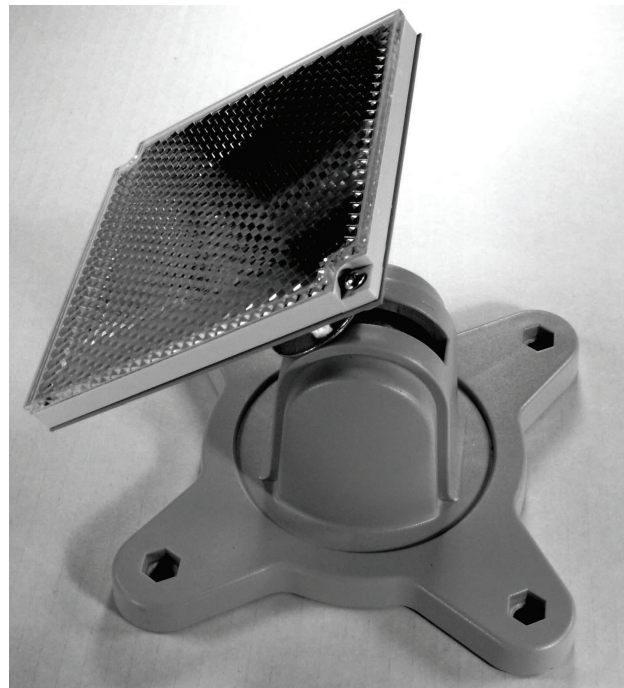

# Assembly Instruction Sheet (5000-008 Single Prism Alignment Adaptor )

The 5000-008 Prism Alignment Adaptor comes pre-drilled to mount 1 Prism (16 feet to 160 Feet) Designed to mount on the Alignment Adaptor 5000-005. Prisms and Alignment Adaptor 5000-005 are ordered separately