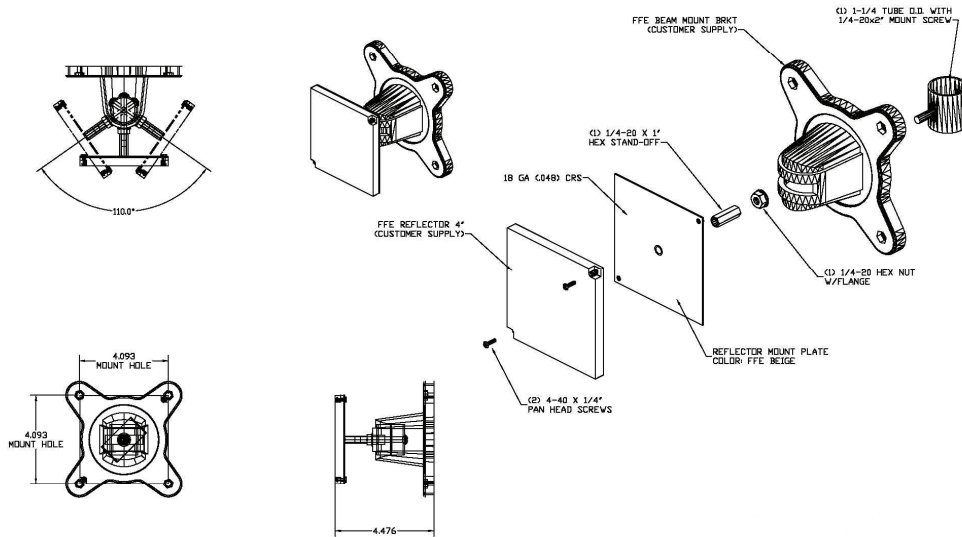

# Assembly Instruction Sheet (5000-008 Single Prism Alignment Adaptor )

The 5000-008 Prism Alignment Adaptor comes pre-drilled to mount 1 Prism (16 feet to 160 Feet) Designed to mount on the Alignment Adaptor 5000-005. Prisms and Alignment Adaptor 5000-005 are ordered separately