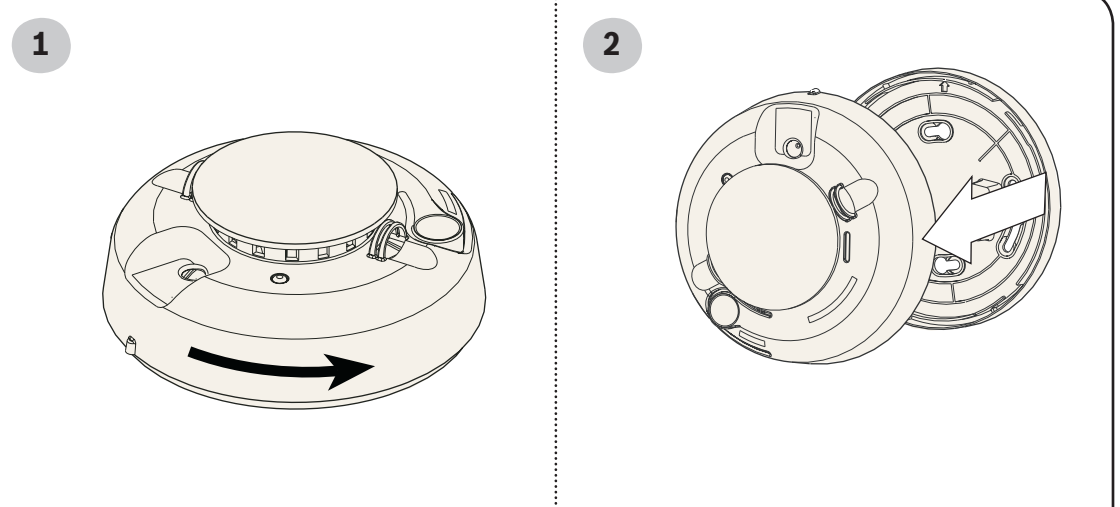

ISW-BSM1-SX (868 MHz)
ISW-BSM1-SY (915 MHz)

wLSN Smoke Detector
Installation Instructions

4

5

6

7

8

-10°C - +55°C(+14°F - +131°F)