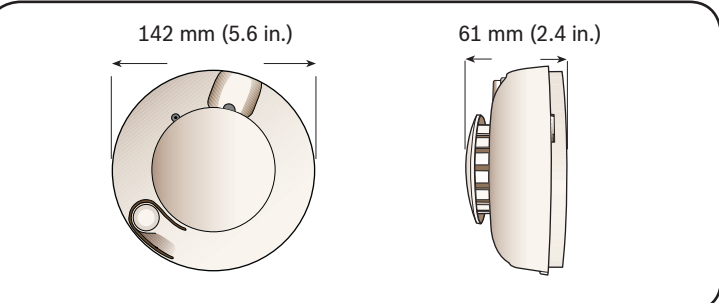

ISW-BSM1-SX (868 MHz)
ISW-BSM1-SY (915 MHz)

wLSN Smoke Detector
Installation Instructions

4

5

6

7

8

-10°C - +55°C(+14°F - +131°F)