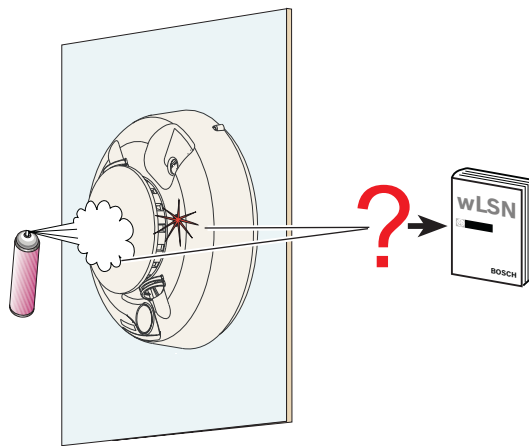

ISW-BSM1-SX (868 MHz)
ISW-BSM1-SY (915 MHz)

wLSN Smoke Detector
Installation Instructions

4

5

6

7

8

-10°C - +55°C(+14°F - +131°F)