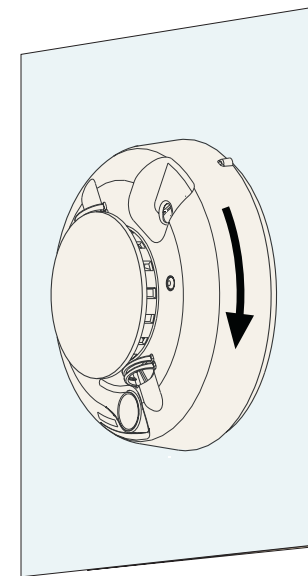

ISW-BSM1-SX (868 MHz)
ISW-BSM1-SY (915 MHz)

wLSN Smoke Detector
Installation Instructions

4

5

6

7

8

-10°C - +55°C(+14°F - +131°F)