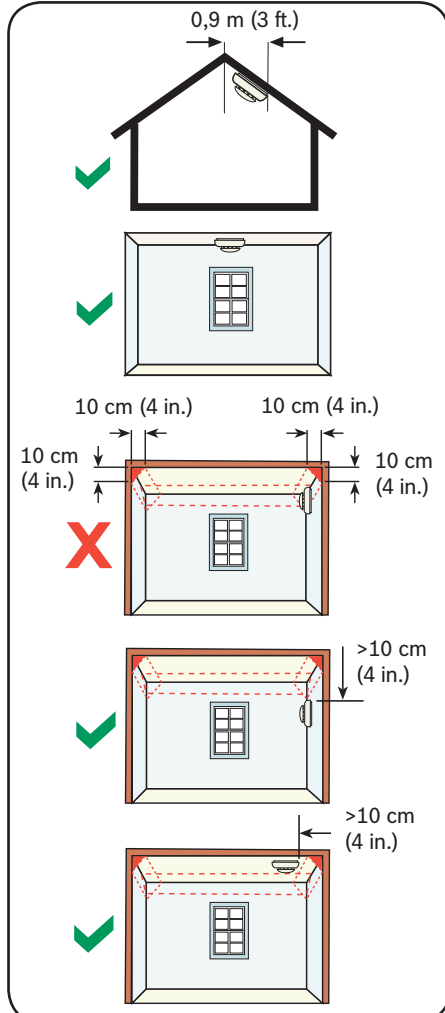

ISW-BSM1-SX (868 MHz)
ISW-BSM1-SY (915 MHz)

wLSN Smoke Detector
Installation Instructions

4

5

6

7

8

-10°C - +55°C(+14°F - +131°F)