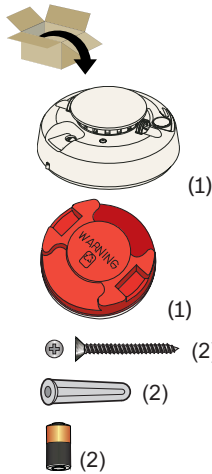

ISW-BSM1-SX (868 MHz)
ISW-BSM1-SY (915 MHz)

wLSN Smoke Detector
Installation Instructions

4

5

6

7

8

-10°C - +55°C(+14°F - +131°F)