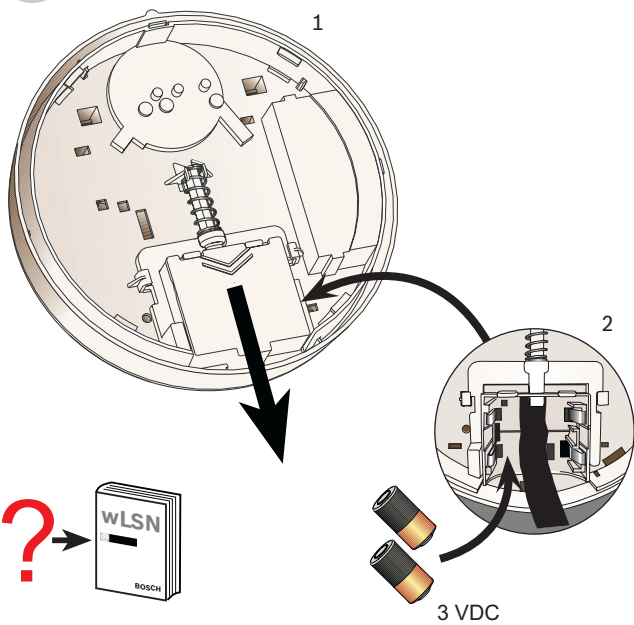

ISW-BSM1-SX (868 MHz)
ISW-BSM1-SY (915 MHz)

wLSN Smoke Detector
Installation Instructions

4

5

6

7

8

-10°C - +55°C(+14°F - +131°F)

<90%

868 MHz (ISW-BSM1-SX)
915 MHz (ISW-BSM1-SY)

ISW-BSM1-WX (868 MHz):

CE

EN14604

Environmental Class II

ISW-BSM1-WY (915 MHz):

FCC, Part 15