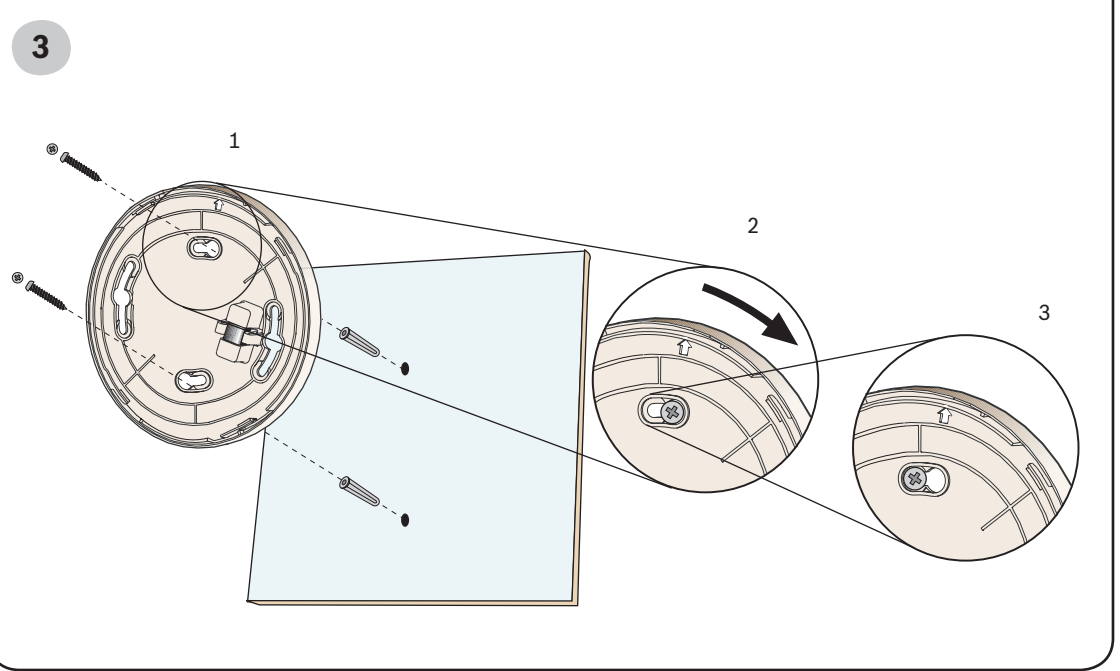

ISW-BSM1-SX (868 MHz)
ISW-BSM1-SY (915 MHz)

wLSN Smoke Detector
Installation Instructions

4

5

6

7

8

-10°C - +55°C(+14°F - +131°F)