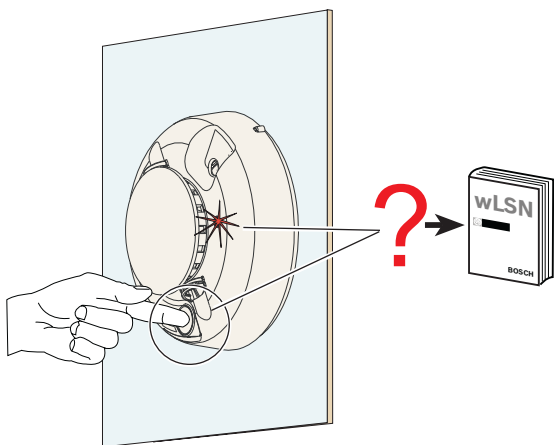

ISW-BSM1-SX (868 MHz)
ISW-BSM1-SY (915 MHz)

wLSN Smoke Detector
Installation Instructions

4

5

6

7

8

-10°C - +55°C(+14°F - +131°F)