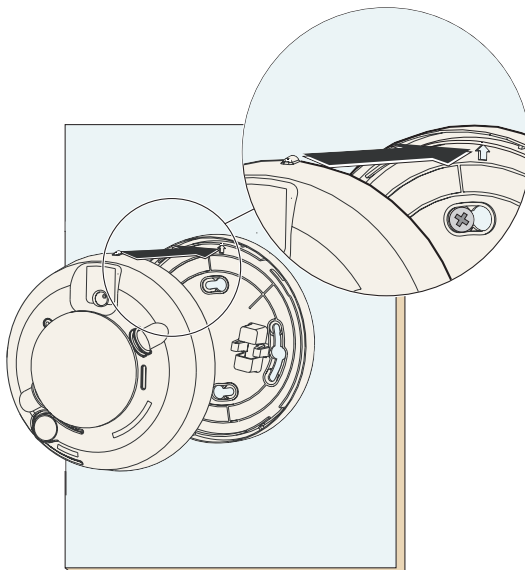

ISW-BSM1-SX (868 MHz)
ISW-BSM1-SY (915 MHz)

wLSN Smoke Detector
Installation Instructions

4

5

6

7

8

-10°C - +55°C(+14°F - +131°F)