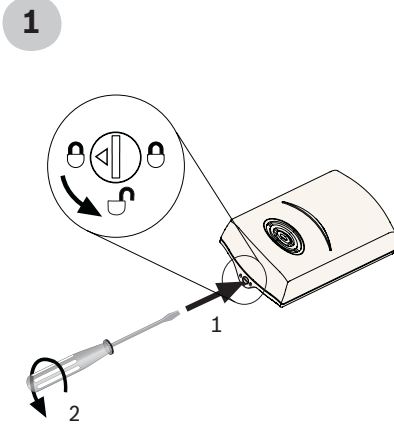

ISW-BSR1-WX (868 MHz)
ISW-BSR1-WY (915 MHz)

**wLSN Siren (Indoor)
Installation Instructions**

www.boschsecurity.com

© 2007 Bosch Security Systems, Inc.
F01U009265-01

3

4

5

6

-10°C - +55°C (+14°F - +131°F)

<90%

868 MHz (ISW-BSR1-WX)
915 MHz (ISW-BSR1-WY)

126 mm
(5 in.)

45 mm (1.8 in.)
75 mm (3 in.)

ISW-BSR1-WX (868 MHz):

EN50131-1 Grade 2
Environmental Class II

ISW-BSR1-WY (915 MHz):