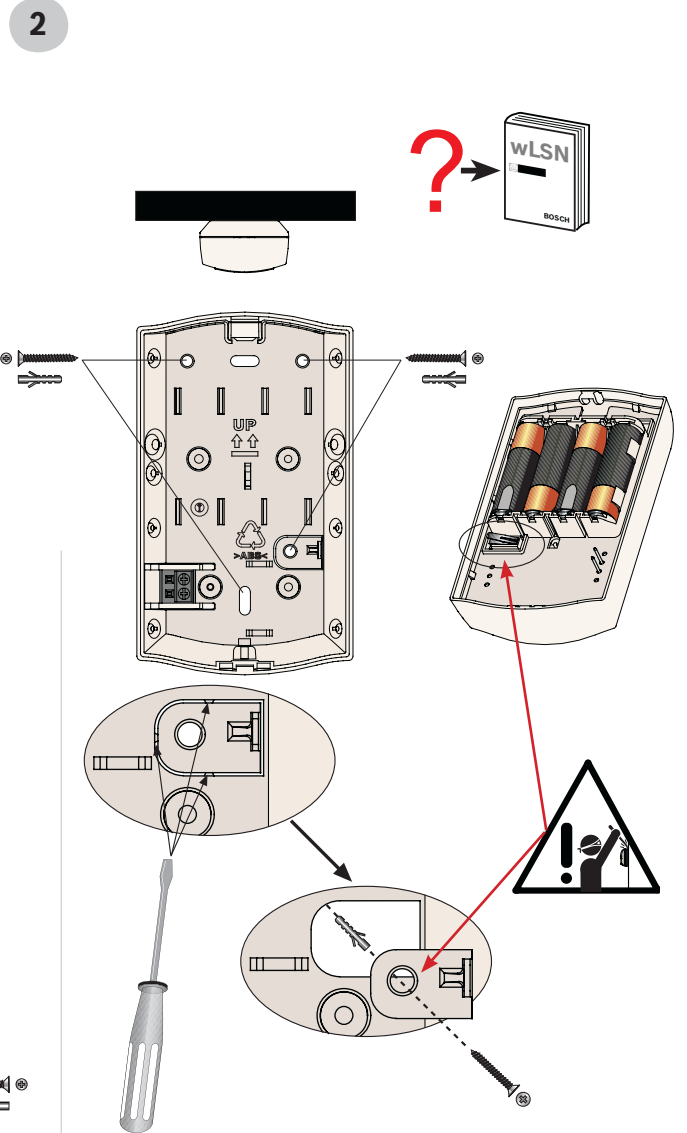

ISW-BSR1-WX (868 MHz)
ISW-BSR1-WY (915 MHz)

**wLSN Siren (Indoor)
Installation Instructions**

www.boschsecurity.com

© 2007 Bosch Security Systems, Inc.
F01U009265-01

3

4

5

6

-10°C - +55°C (+14°F - +131°F)

<90%

868 MHz (ISW-BSR1-WX)
915 MHz (ISW-BSR1-WY)

126 mm
(5 in.)

45 mm (1.8 in.)
75 mm (3 in.)

ISW-BSR1-WX (868 MHz):

EN50131-1 Grade 2
Environmental Class II

ISW-BSR1-WY (915 MHz):

FCC, Part 15
IC: Industry Canada RSS-210
UL464: Audible Signal Appliances
ULC-S525-99: Audible Signal Appliances

© 2007 Bosch Security Systems, Inc.
F01U027173-01