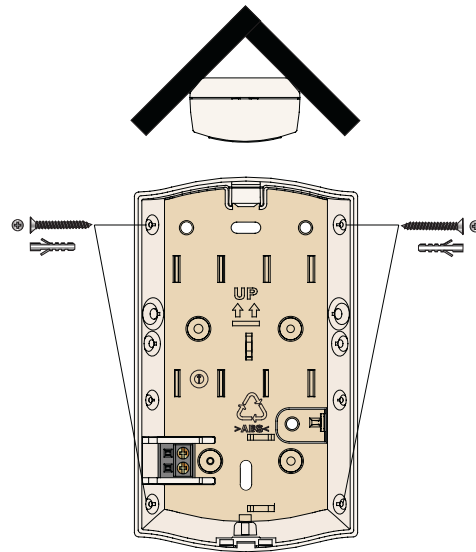

ISW-BSR1-WX (868 MHz)
ISW-BSR1-WY (915 MHz)

**wLSN Siren (Indoor)
Installation Instructions**

www.boschsecurity.com

© 2007 Bosch Security Systems, Inc.
F01U009265-01

3

4

5

6

-10°C - +55°C (+14°F - +131°F)

<90%

868 MHz (ISW-BSR1-WX)
915 MHz (ISW-BSR1-WY)

126 mm
(5 in.)

45 mm (1.8 in.)
75 mm (3 in.)

ISW-BSR1-WX (868 MHz):

EN50131-1 Grade 2
Environmental Class II

ISW-BSR1-WY (915 MHz):