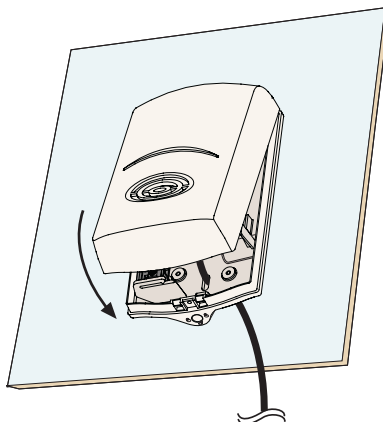

ISW-BSR1-WX (868 MHz)
ISW-BSR1-WY (915 MHz)

**wLSN Siren (Indoor)
Installation Instructions**

www.boschsecurity.com

© 2007 Bosch Security Systems, Inc.
F01U009265-01

3

4

5

6

-10°C - +55°C (+14°F - +131°F)

<90%

868 MHz (ISW-BSR1-WX)
915 MHz (ISW-BSR1-WY)

126 mm
(5 in.)

45 mm (1.8 in.)
75 mm (3 in.)

ISW-BSR1-WX (868 MHz):

EN50131-1 Grade 2
Environmental Class II

ISW-BSR1-WY (915 MHz):