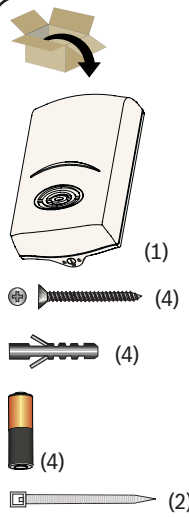

ISW-BSR1-WX (868 MHz)
ISW-BSR1-WY (915 MHz)

**wLSN Siren (Indoor)
Installation Instructions**

www.boschsecurity.com

© 2007 Bosch Security Systems, Inc.
F01U009265-01

3

4

5

6

-10°C - +55°C (+14°F - +131°F)

<90%

868 MHz (ISW-BSR1-WX)
915 MHz (ISW-BSR1-WY)

126 mm
(5 in.)

45 mm (1.8 in.)
75 mm (3 in.)

ISW-BSR1-WX (868 MHz):

EN50131-1 Grade 2
Environmental Class II

ISW-BSR1-WY (915 MHz):