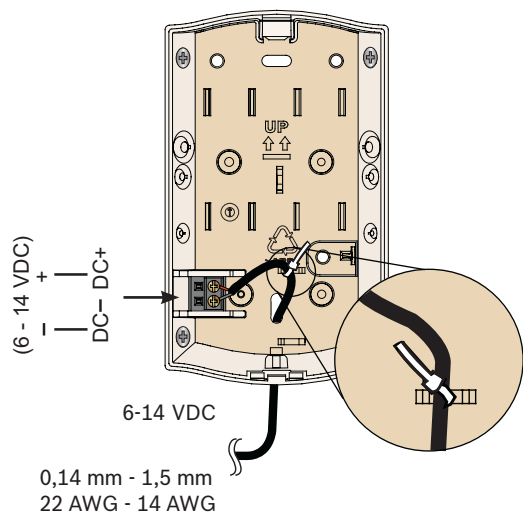

ISW-BSR1-WX (868 MHz)
ISW-BSR1-WY (915 MHz)

**wLSN Siren (Indoor)
Installation Instructions**

www.boschsecurity.com

© 2007 Bosch Security Systems, Inc.
F01U009265-01

3

4

5

6

-10°C - +55°C (+14°F - +131°F)

<90%

868 MHz (ISW-BSR1-WX)
915 MHz (ISW-BSR1-WY)

126 mm
(5 in.)

45 mm (1.8 in.)
75 mm (3 in.)

ISW-BSR1-WX (868 MHz):

EN50131-1 Grade 2
Environmental Class II

ISW-BSR1-WY (915 MHz):