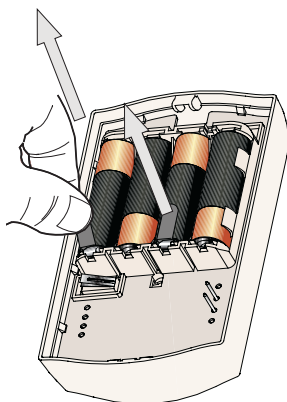

ISW-BSR1-WX (868 MHz)
ISW-BSR1-WY (915 MHz)

**wLSN Siren (Indoor)
Installation Instructions**

www.boschsecurity.com

© 2007 Bosch Security Systems, Inc.
F01U009265-01

3

4

5

6

-10°C - +55°C (+14°F - +131°F)

<90%

868 MHz (ISW-BSR1-WX)
915 MHz (ISW-BSR1-WY)

126 mm
(5 in.)

45 mm (1.8 in.)
75 mm (3 in.)

ISW-BSR1-WX (868 MHz):

EN50131-1 Grade 2
Environmental Class II

ISW-BSR1-WY (915 MHz):