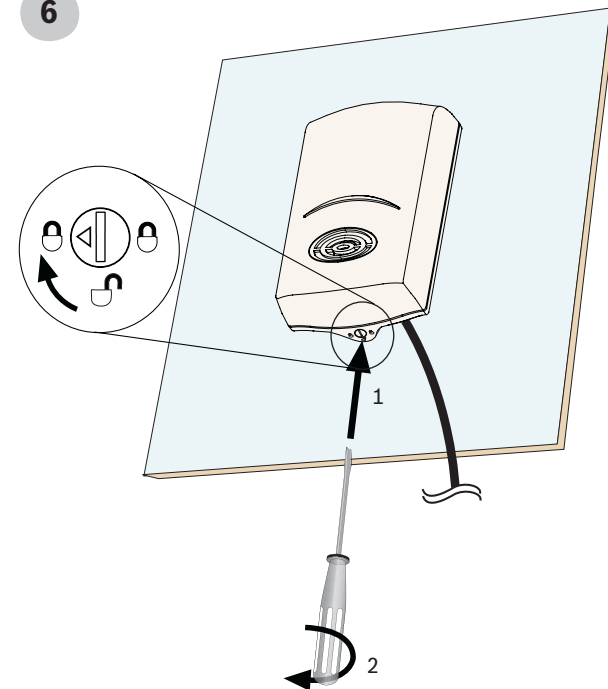

ISW-BSR1-WX (868 MHz)
ISW-BSR1-WY (915 MHz)

**wLSN Siren (Indoor)
Installation Instructions**

www.boschsecurity.com

© 2007 Bosch Security Systems, Inc.
F01U009265-01

3

4

5

6

-10°C - +55°C (+14°F - +131°F)

<90%

868 MHz (ISW-BSR1-WX)
915 MHz (ISW-BSR1-WY)

126 mm
(5 in.)

45 mm (1.8 in.)
75 mm (3 in.)

ISW-BSR1-WX (868 MHz):

EN50131-1 Grade 2
Environmental Class II

ISW-BSR1-WY (915 MHz):