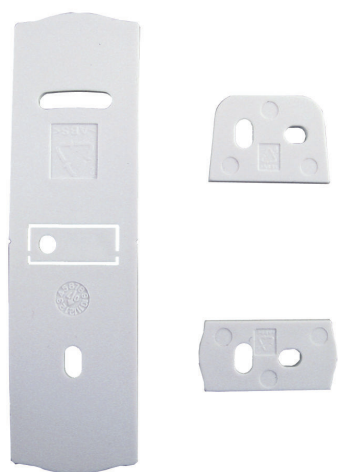

# ISW-MINI-SHIM Shim Kit (White)

[www.boschsecurity.com](http://www.boschsecurity.com)

**BOSCH**

Invented for life

### **ISW-MINI-SHIM Shim Kit (White)**

Package of 12 unit shims, 12 magnet side shims, and 12 magnet bottom shims for wLSN Mini Door-Window Contact (White)

Order number **ISW-MINI-SHIM**

---