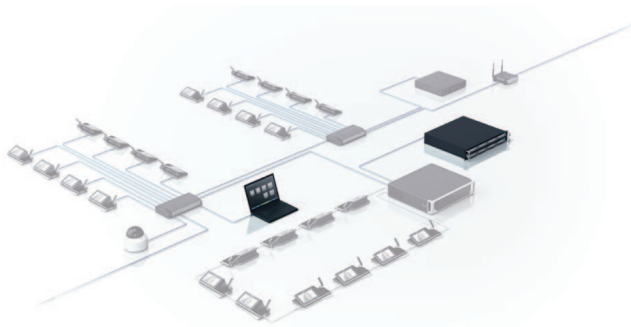

INT-L1AL 1 Additional language license

INTEGRUS

- ▶ Extends the INT-TXO with an additional language channel
- ▶ One license per additional language required
- ▶ Up to 28 licenses can be added to the INT-TXO for a total of 31 languages and 1 floor

The INT-L1AL allows you to add a single language channel to the INT-TXO Transmitter OMNEO that can be sent through infrared. You can enable a maximum of 28 extra languages channels for a total of 31 interpreting languages besides the floor language.