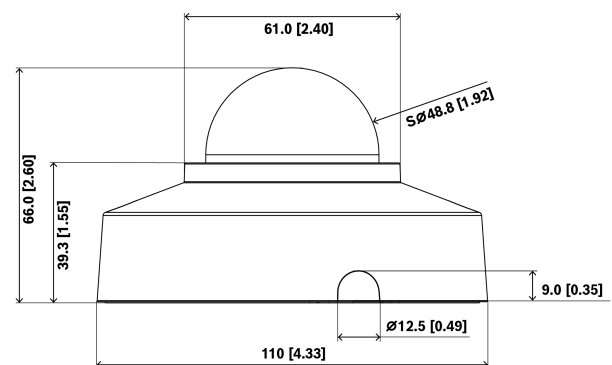

Third-party integrators can easily access the internal feature set of the camera for integration into large projects. Visit the Bosch Integration Partner Program (IPP) website (ipp.boschsecurity.com) for more information.

Regulatory information

Standard	Type
Emission	EN 55032 (Class A) CFR 47 FCC part 15 (Class A) VCCI (Class A) AS/NZS CISPR32 (Class A)
Immunity	EN 55035 EN 61000-6-1 EN 61000-6-2
Environmental	IEC 60068-2-1

Standard	Type
	IEC 60068-2-2 IEC 60068-2-6 IEC 60068-2-14 IEC 60068-2-27 EN IEC 63000: 2018 RoHS EU, 2011/65/EU and 2015/863/EU WEEE EU, 2012/19/EU Packaging EU, 94/62/EU N2580-1 (Bosch standard) N33.6 (Bosch standard)
Safety	EN IEC 62368-1 IEC 62368-1 UL 62368-1 (Outdoor models only) EN/IEC/UL 60950-22
Ingress protection (outdoor models only)	EN 60529 (IP66)
Image performance	IEC 62676-5
Color representation	ITU-R BT.709-6
ONVIF conformance	EN 50132-5-2, EN 62676-2
Impact protection	(Indoor models) EN 62262 (IK08): 2002 (Outdoor models) EN 62262 (IK10): 2002
Marks	CE, FCC, UL, WEEE, RCM, VCCI, UKCA, BIS, KCC, SASO, CMIM, Sweden PVC free
Compliance	(All models) NDAA compliant (-GOV models) TAA compliant

Installation/configuration notes