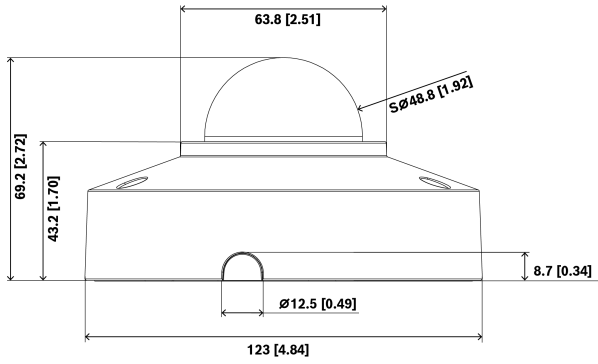

Dimensions in mm (inch)

Technical specifications

Electrical

PoE input	PoE IEEE 802.3af / 802.3at Type 1, Class 3
Power consumption PoE (W) (typical – maximum)	3.2 W – 4.5 W

Sensor

	2 MP variants
Total sensor pixels	2 MP approx.
Sensor type	1/2.8 inch CMOS
Effective pixels (H x V)	1,920 x 1,080
	5 MP variants
Total sensor pixels	5 MP approx.
Sensor type	1/2.7 inch CMOS
Effective pixels (H x V)	2,592 x 1,944

Sensitivity

	2 MP variants
Color (lx)	NUV-3702-F02, NUV-3702-F02-GOV, NUE-3702-F02, NUE-3702-F02-GOV: 0.1 lx NUV-3702-F04, NUV-3702-F04H, NUV-3702-F04-GOV, NUE-3702-F04, NUE-3702-F04-GOV: 0.1 lx NUV-3702-F06, NUV-3702-F06-GOV, NUE-3702-F06, NUE-3702-F06-GOV: 0.1 lx

	2 MP variants
High Dynamic Range (HDR) (dB)	120 dB

	5 MP variants
Color (lx)	NUV-3703-F02, NUV-3703-F02H, NUV-3703-F02-GOV, NUE-3703-F02, NUE-3703-F02-GOV: 0.15 lx NUV-3703-F04, NUV-3703-F04-GOV, NUE-3703-F04, NUE-3703-F04-GOV: 0.15 lx NUV-3703-F06, NUV-3703-F06-GOV, NUE-3703-F06, NUE-3703-F06-GOV: 0.15 lx

High Dynamic Range (HDR) (dB)	120 dB

Optical

	2 MP variants
Lens focal length (mm)	NUV-3702-F02, NUV-3702-F02-GOV, NUE-3702-F02, NUE-3702-F02-GOV: 2.49 mm NUV-3702-F04, NUV-3702-F04H, NUV-3702-F04-GOV, NUE-3702-F04, NUE-3702-F04-GOV: 3.2 mm NUV-3702-F06, NUV-3702-F06-GOV, NUE-3702-F06, NUE-3702-F06-GOV: 6 mm

Lens aperture (/F)	NUV-3702-F02, NUV-3702-F02-GOV, NUE-3702-F02, NUE-3702-F02-GOV: 1.7 f NUV-3702-F04, NUV-3702-F04H, NUV-3702-F04-GOV, NUE-3702-F04, NUE-3702-F04-GOV: 1.6 f NUV-3702-F06, NUV-3702-F06-GOV, NUE-3702-F06, NUE-3702-F06-GOV: 1.9 f

Horizontal field of view (°)	NUV-3702-F02, NUV-3702-F02-GOV, NUE-3702-F02, NUE-3702-F02-GOV: 137° NUV-3702-F04, NUV-3702-F04H, NUV-3702-F04-GOV, NUE-3702-F04, NUE-3702-F04-GOV: 106° NUV-3702-F06, NUV-3702-F06-GOV, NUE-3702-F06, NUE-3702-F06-GOV: 58.5°

Vertical field of view (°)	NUV-3702-F02, NUV-3702-F02-GOV, NUE-3702-F02, NUE-3702-F02-GOV: 72.8°