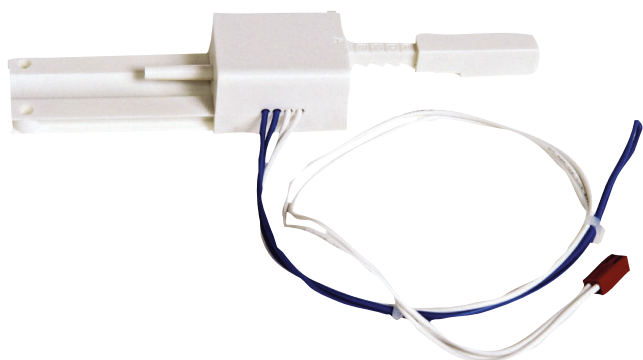

## ICP-EZTS dobbel sabotasjebryter

Kombinert sabotasjebryter som registrerer når sentralskapet for en Easy Series-alarmsentral åpnes eller fjernes fra veggen. Sabotasjebryteren har en trådsløyfe som gir rom for ekstra sabotasjeutganger.

## Sertifiseringer og godkjenninger

Region	Sertifisering	
Europa	CE	1999/5/EC, 2006/95/EC, 2004/108/EC; EN 55022:2006 + A1:2007, Class B; EN 50130-4 w/A1:1998 + A2:2003; EN61000-3-2:2006; EN61000-3-3:1995; EN 60950-1:2001; TBR21:1998
USA	UL	AMCX: Central Station Alarm Units (UL1610, UL1635), AMCX7: Central Station Alarm Units Certified for Canada (cULus), AMTB: Control Panels, SIA False Alarm Reduction, AOTX: Local Alarm Units (UL464, UL609), AOTX7: Local Alarm Units Certified for Canada (cULus), APAW: Police Station Alarm Units (UL365, UL464), APAW7: Police Station Alarm Units Certified for Canada (cULus), APOU: Proprietary Alarm Units (UL1076), APOU7: Proprietary Alarm Units Certified for Canada (cULus), NBSX: Household Burglar Alarm System Units (UL1023), NBSX7: Household Burglar Alarm System Units Certified for Canada (cULus), UTOU: Control Units and Accessories - Household System Type (UL985), UTOU7: Control Units and Accessories - Household System Type Certified for Canada (cULus)
	CSFM	7167-1615: 223

### ICP-EZTS dobbel sabotasjebryter

Kombinert sabotasjebryter med en trådsløyfe for ekstra sabotasjeutganger.