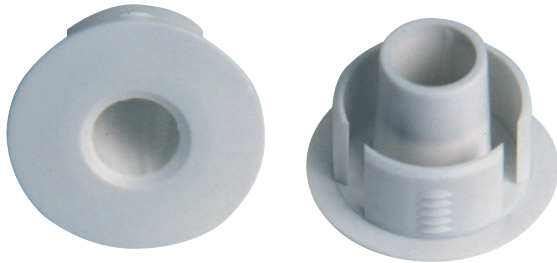

## 4998138931 Housing, flush mount, EG1

- ▶ Flush mounting the magnetic contact in ferromagnetic materials
- ▶ Head-on installation.

For flush mounting the magnetic contact in ferromagnetic materials, head-on installation. The EG1 flush mounting housing is suitable for the following VdS Class B built-in magnetic contacts.

### Parts included

Quantity	Component
1	Flush mounting housing

### Technical specifications

Dimension in cm (HxWxD)	1.4x0.8x0.2
Gross weight in kg	0.010