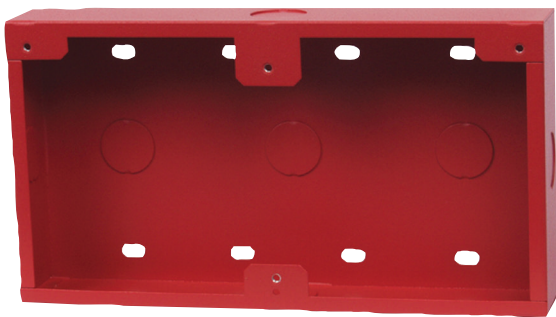

D56R Red Surface Mount Conduit Box

www.boschsecurity.com

BOSCH

Invented for life

Appropriate for installations requiring a conduit to the keypad. Keypads mount on the conduit box. The dimensions are 12 cm x 21 cm x 3 cm (4.6 in. x 8.25 in. x 1.1 in.).

Ordering information

D56R Red Surface Mount Conduit Box

Red surface mount box.

Order number **D56R**