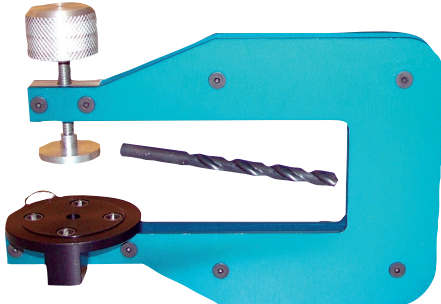

BOSCH

Invented for life

D379 Swivel-Base Mounting Drill Fixture

Ordering Information

D379 Swivel-Base Mounting Drill Fixture **D379**

Fixture for locating and drilling a through hole
for mounting a magnetic door holder on a door.