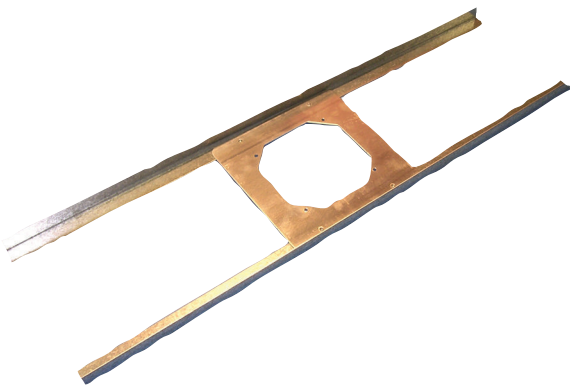

SSB-4 Ceiling Support Bridge

www.boschsecurity.com

BOSCH

Invented for life

A steel support bridge for suspended-ceiling mounting. It measures 60.3 cm (23.75 in.) long by 16.5 cm (6.5 in.) wide.

Certifications and approvals

Region	Certification
USA	UL ULSZ: Audible Signal Appliances (UL464), UUMW: Speakers and Amplifiers for Fire Protective Signaling Systems (UL1480, UL1711, and UL2043)

Parts included

Quantity	Component
1	Ceiling support bridge
1	Hardware pack

Ordering information

SSB-4 Ceiling Support Bridge

60.3 cm (23.75 in.) long by 16.5 cm (6.5 in.) wide
Order number **SSB-4**