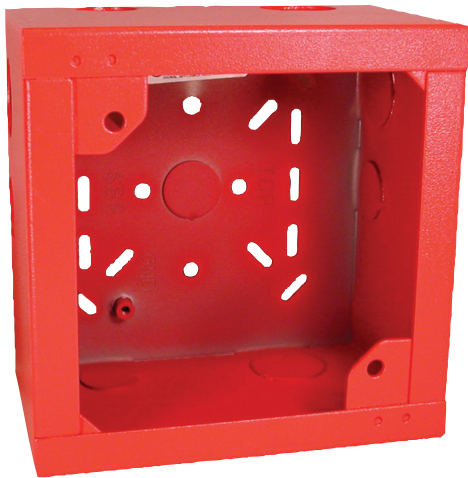

SBB-R Surface-mount Back Box (red)

www.boschsecurity.com

BOSCH

Invented for life

A red surface-mount back box measuring 14 cm (5.5 in.) x 14.2 cm (5.6 in.) x 9.1 cm (3.6 in.). It has one 1.9 cm (0.75 in.) and one 1.3 cm (0.5 in.) knockout on each side.

Parts included

Quantity	Component
1	Back box
1	Hardware pack
1	Literature – Installation manual

Ordering information

SBB-R Surface-mount Back Box (red)

14 cm (5.5 in.) x 14.2 cm (5.6 in.) x 9.1 cm (3.6 in.)