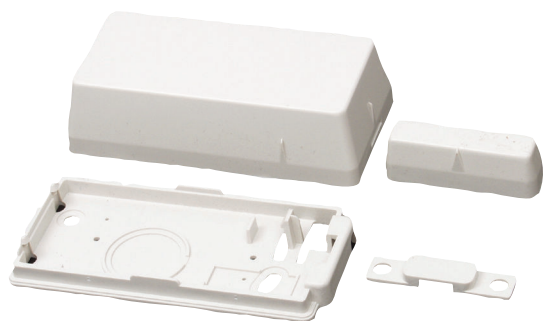

Sensor Case (White)

www.boschsecurity.com

BOSCH

Invented for life

Empty plastic case for replacing damaged or blemished cases. Shipped in packages of five.

Ordering information

Sensor Case (White)

Empty plastic case for replacing damaged or blemished cases