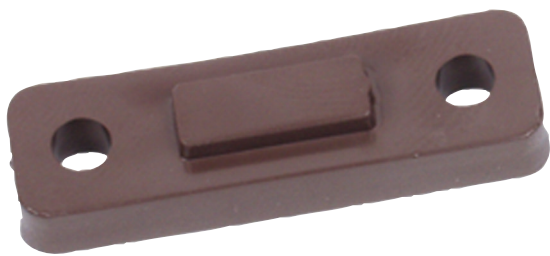

Magnet Spacer (Brown)

www.boschsecurity.com

BOSCH

Invented for life

Provides extra thickness for proper alignment. Also used to space magnet from a metallic surface. Is shipped in packages of 25.

Ordering information

Magnet Spacer (Brown)

Used to space magnet from a metallic surface

Order number **60-190**
