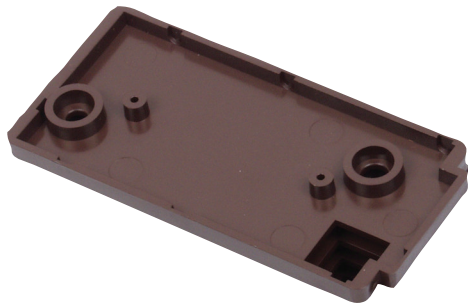

Sensor Spacer (Brown)

www.boschsecurity.com

BOSCH

Invented for life

Provides extra thickness for proper alignment. Also. Is shipped in packages of 20.

Ordering information

Sensor Spacer (Brown)

Used to space a sensor or magnet from a metallic surface