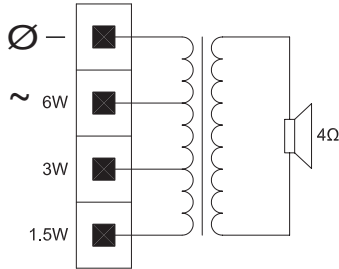

Installation/configuration notes

Two keyhole brackets at one side of the cabinet are provided for easy and quick wall mounting. The other side of the cabinet is provided with two rubber feet for absorbing unwanted vibrations and secure mounting.

A convenient easy-to-use, four-pole push-in terminal block is present on the side for on-site wiring. This terminal block has provision for power tapping on the

100 V, matching transformer in the cabinet. It allows selection of nominal full-power, half-power or quarter-power radiation (in 3 dB steps).

Dimensions in mm

Circuit diagram

Polar diagram vertical (measured with pink noise)

Frequency response

Polar diagram horizontal (measured with pink noise)

Technical specifications

Electrical*

Maximum power	9 W
Rated power	6 / 3 / 1.5 W
Sound pressure level at 6 W / 1 W (1 kHz, 1 m)	99 dB / 91 dB (SPL)
Effective frequency range (-10 dB)	180 Hz to 20 kHz
Opening angle	1 kHz / 4 kHz (-6 dB)
horizontal	165° / 95°
vertical	150° / 75°
Rated input voltage	100 V
Rated impedance	1667 ohm
Connector	4-pole push-in terminal block

* Technical performance data acc. to IEC 60268-5

Mechanical

Dimensions (H x W x D)	240 x 151 x 138 mm (9.5 x 5.9 x 5.6 in)
Weight	0.8 kg (1.8 lb)
Color	Black (D) or white (L)
cabinet / cloth (D)	Matches RAL 9004 / RAL 9004
cabinet / cloth (L)	Matches RAL 9010 / RAL 7044