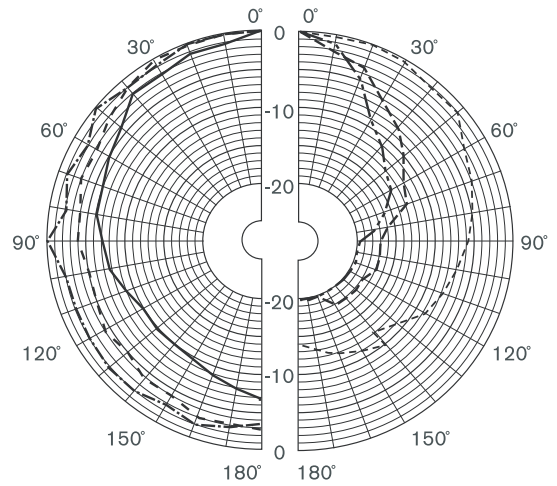

Dimensions in mm

Circuit diagram

Polar diagram vertical (measured with pink noise)

Frequency response

Polar diagram horizontal (measured with pink noise)

Technical specifications

Electrical*

Maximum power	9 W
Rated power	6 / 3 / 1.5 W
Sound pressure level at 6 W / 1 W (1 kHz, 1 m)	99 dB / 91 dB (SPL)
Effective frequency range (-10 dB)	180 Hz to 20 kHz
Opening angle	1 kHz / 4 kHz (-6 dB)
horizontal	165° / 95°
vertical	150° / 75°
Rated input voltage	100 V
Rated impedance	1667 ohm
Connector	4-pole push-in terminal block

* Technical performance data acc. to IEC 60268-5

Mechanical

Dimensions (H x W x D)	240 x 151 x 138 mm (9.5 x 5.9 x 5.6 in)
Weight	0.8 kg (1.8 lb)
Color	Black (D) or white (L)
cabinet / cloth (D)	Matches RAL 9004 / RAL 9004
cabinet / cloth (L)	Matches RAL 9010 / RAL 7044