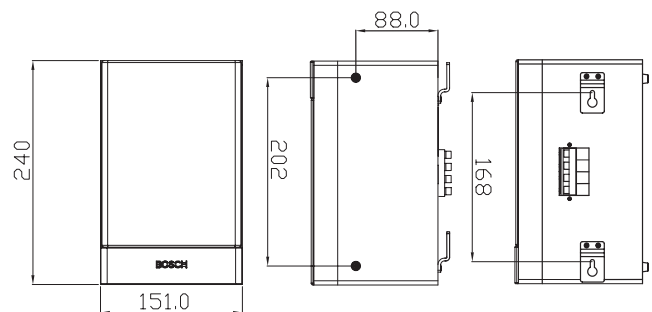

Dimensions in mm

Circuit diagram

Polar diagram vertical (measured with pink noise)

Frequency response

Polar diagram horizontal (measured with pink noise)

Technical specifications

Electrical*

Maximum power	9 W
Rated power	6 / 3 / 1.5 W
Sound pressure level at 6 W / 1 W (1 kHz, 1 m)	99 dB / 91 dB (SPL)
Effective frequency range (-10 dB)	180 Hz to 20 kHz
Opening angle	1 kHz / 4 kHz (-6 dB)
horizontal	165° / 95°
vertical	150° / 75°
Rated input voltage	100 V
Rated impedance	1667 ohm
Connector	4-pole push-in terminal block

* Technical performance data acc. to IEC 60268-5

Mechanical

Dimensions (H x W x D)	240 x 151 x 138 mm (9.5 x 5.9 x 5.6 in)
Weight	0.8 kg (1.8 lb)
Color	Black (D) or white (L)
cabinet / cloth (D)	Matches RAL 9004 / RAL 9004
cabinet / cloth (L)	Matches RAL 9010 / RAL 7044