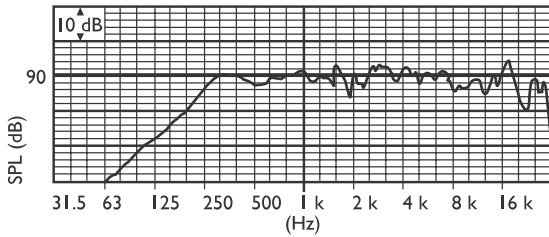

Dimensions in mm

Circuit diagram

Polar diagram vertical (measured with pink noise)

Frequency response

Polar diagram horizontal (measured with pink noise)

Technical specifications

Electrical*

Maximum power	9 W
Rated power	6 / 3 / 1.5 W
Sound pressure level at 6 W / 1 W (1 kHz, 1 m)	99 dB / 91 dB (SPL)
Effective frequency range (-10 dB)	180 Hz to 20 kHz
Opening angle	1 kHz / 4 kHz (-6 dB)
horizontal	165° / 95°
vertical	150° / 75°
Rated input voltage	100 V
Rated impedance	1667 ohm
Connector	4-pole push-in terminal block

* Technical performance data acc. to IEC 60268-5

Mechanical

Dimensions (H x W x D)	240 x 151 x 138 mm (9.5 x 5.9 x 5.6 in)
Weight	0.8 kg (1.8 lb)
Color	Black (D) or white (L)
cabinet / cloth (D)	Matches RAL 9004 / RAL 9004
cabinet / cloth (L)	Matches RAL 9010 / RAL 7044