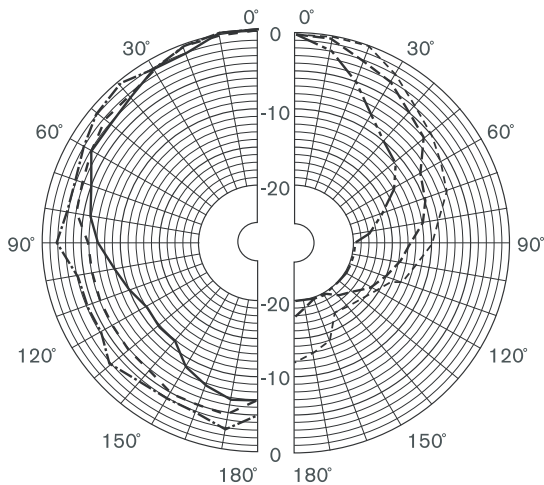

Dimensions in mm

Circuit diagram

Polar diagram vertical (measured with pink noise)

Frequency response

Polar diagram horizontal (measured with pink noise)

Technical specifications

Electrical*

Maximum power	9 W
Rated power	6 / 3 / 1.5 W
Sound pressure level at 6 W / 1 W (1 kHz, 1 m)	99 dB / 91 dB (SPL)
Effective frequency range (-10 dB)	180 Hz to 20 kHz
Opening angle	1 kHz / 4 kHz (-6 dB)
horizontal	165° / 95°
vertical	150° / 75°
Rated input voltage	100 V
Rated impedance	1667 ohm
Connector	4-pole push-in terminal block

* Technical performance data acc. to IEC 60268-5

Mechanical

Dimensions (H x W x D)	240 x 151 x 138 mm (9.5 x 5.9 x 5.6 in)
Weight	0.8 kg (1.8 lb)
Color	Black (D) or white (L)
cabinet / cloth (D)	Matches RAL 9004 / RAL 9004
cabinet / cloth (L)	Matches RAL 9010 / RAL 7044