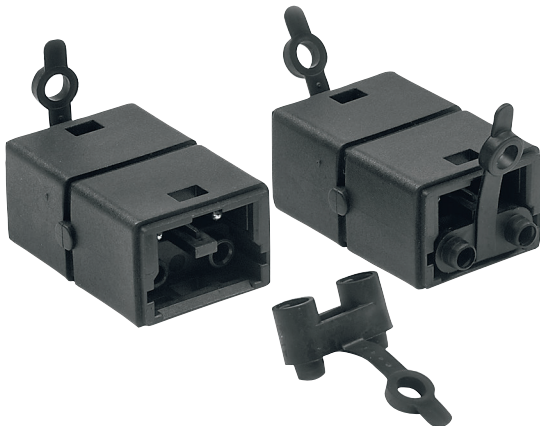

LBB 4419/00 Cable Couplers (10 pcs)

www.boschsecurity.com

BOSCH

Invented for life

Cable couplers are used to couple LBB 4416/xx network cable assemblies for extension.

Certifications and approvals

Safety	acc. to IEC 60065 / EN 60065
Immunity	acc. to EN 55103-2 / EN 50130-4 / EN 50121-4
Emissions	acc. to EN 55103-1 / FCC-47 part 15B
Emergency	acc. to EN 60849 / EN 54-16 / ISO 7240-16
Maritime	acc. to IEC 60945

Region	Certification
Europe	CE
	GL

Ordering information

LBB 4419/00 Cable Couplers (10 pcs)

Cable couplers, each coupler is used to connect 2 Praesideo network cables in series to increase the length to 30 m maximum (set of 10 pieces).