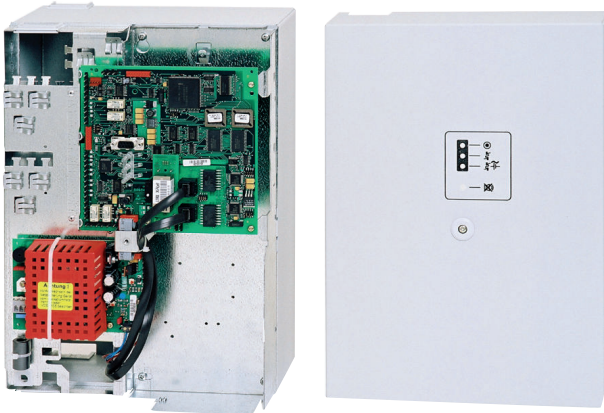

AT 2000 IP ISDN, housing version

Ordering Information

AT 2000 IP ISDN, housing version **4998116432**

With housing, power supply and
AT 2000 IP ISDN installation module, for trans-
mitting alarm or fault messages via the IP or
ISDN network