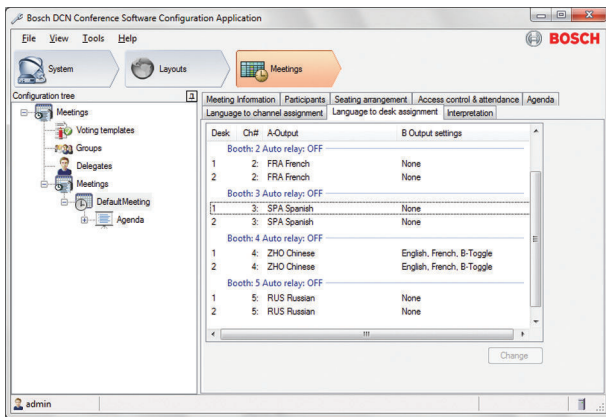

DCN-SWSI-E Simultaneous interpretation license

www.boschsecurity.com

BOSCH
Invented for life

- ▶ Operator control of interpreter microphones
- ▶ Configure and control interpretation facilities
- ▶ Monitor interpreter activities
- ▶ Adjust individual microphone sensitivity of interpreter desks

The DCN-SWSI-E Simultaneous Interpretation software module is essential for international conference venues. The simultaneous interpretation software module is used to prepare simultaneous interpretation, control facilities and monitor interpreter activities during a conference. It accommodates 31 interpreter booths, each with up to 6 interpreter desks.

Functions

Configuration application

In the configuration application, the operator defines the maximum number of system channels to be used for interpretation.

The operator can prepare the interpretation settings for each meeting. These settings consist of the following: number of interpretations, language channel names, interpreter microphone interlock mode, enabling / disabling of speak slowly, and floor distribution.

Icons representing the interpreter desk and the booths can be placed on the synoptic layout for controlling and status information.

Operator application

The operator can view the status of the interpretation in two ways. One is the Interpretation Distribution status list. This list is an overview of all interpretation languages, and contains the following: channel number, translating booth and desk number, and channel quality.