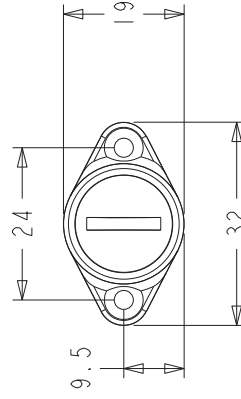

RECESSED DOOR WINDOW

RECESSED DOOR WINDOW  
MAGNET HOLDER

Ø 15.5

BOSCH SECURITY SYSTEMS  
130 PERINTON PARKWAY  
FAIRPORT, NEW YORK, 14450-9199 USA

**BOSCH**

DRAWING TITLE

**RADION RFDW-RM**

DATE DRAWN: 07/29/14

DRAWN BY: CAD