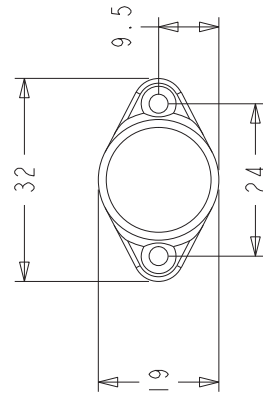

RECESSED DOOR WINDOW

RECESSED DOOR WINDOW  
MAGNET HOLDER

Ø 15.5

BOSCH SECURITY SYSTEMS  
130 PERINTON PARKWAY  
FAIRPORT, NEW YORK, 14450-9199 USA

**BOSCH**

DRAWING TITLE

**RADION RFDW-RM**

DATE DRAWN: 07/29/14

DRAWN BY: CAD