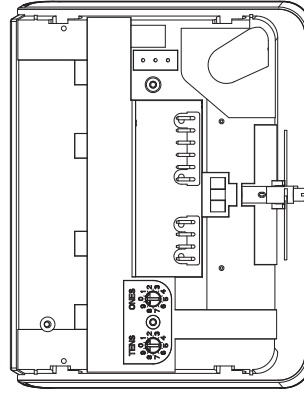

BOSCH SECURITY SYSTEMS
B925F KEYPAD
MARCH 31, 2015

BOSCH SECURITY SYSTEMS
B926F KEYPAD
MARCH 31, 2015

BOSCH SECURITY SYSTEMS
130 PERINTON PARKWAY
FAIRPORT, NEW YORK, 14450-9199 USA

BOSCH

DRAWING TITLE

B925F and B926F keypads

DATE DRAWN: 03/30/15

DRAWN BY: CAD