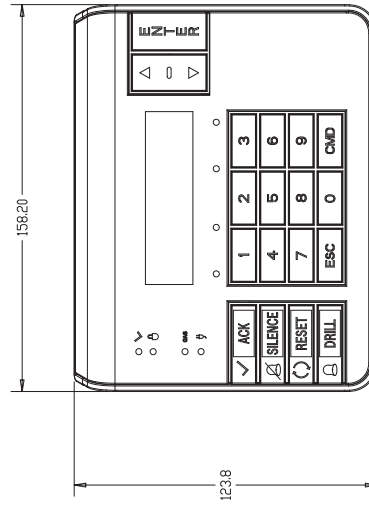

BOSCH SECURITY SYSTEMS
B925F KEYPAD
MARCH 31, 2015

BOSCH SECURITY SYSTEMS
B926F KEYPAD
MARCH 31, 2015

BOSCH SECURITY SYSTEMS
130 PERINTON PARKWAY
FAIRPORT, NEW YORK, 14450-9199 USA

BOSCH

DRAWING TITLE

B925F and B926F keypads

DATE DRAWN: 03/30/15

DRAWN BY: CAD