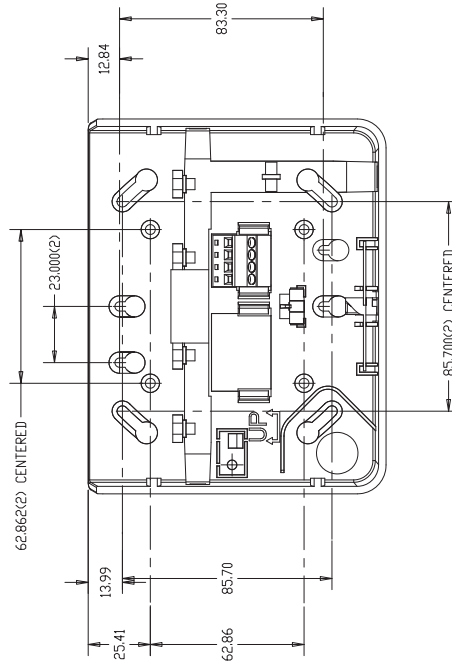

BOSCH SECURITY SYSTEMS
B925F KEYPAD
MARCH 31, 2015

BOSCH SECURITY SYSTEMS
B926F KEYPAD
MARCH 31, 2015

BOSCH SECURITY SYSTEMS
130 PERINTON PARKWAY
FAIRPORT, NEW YORK, 14450-9199 USA

BOSCH

DRAWING TITLE

B925F and B926F keypads

DATE DRAWN: 03/30/15

DRAWN BY: CAD