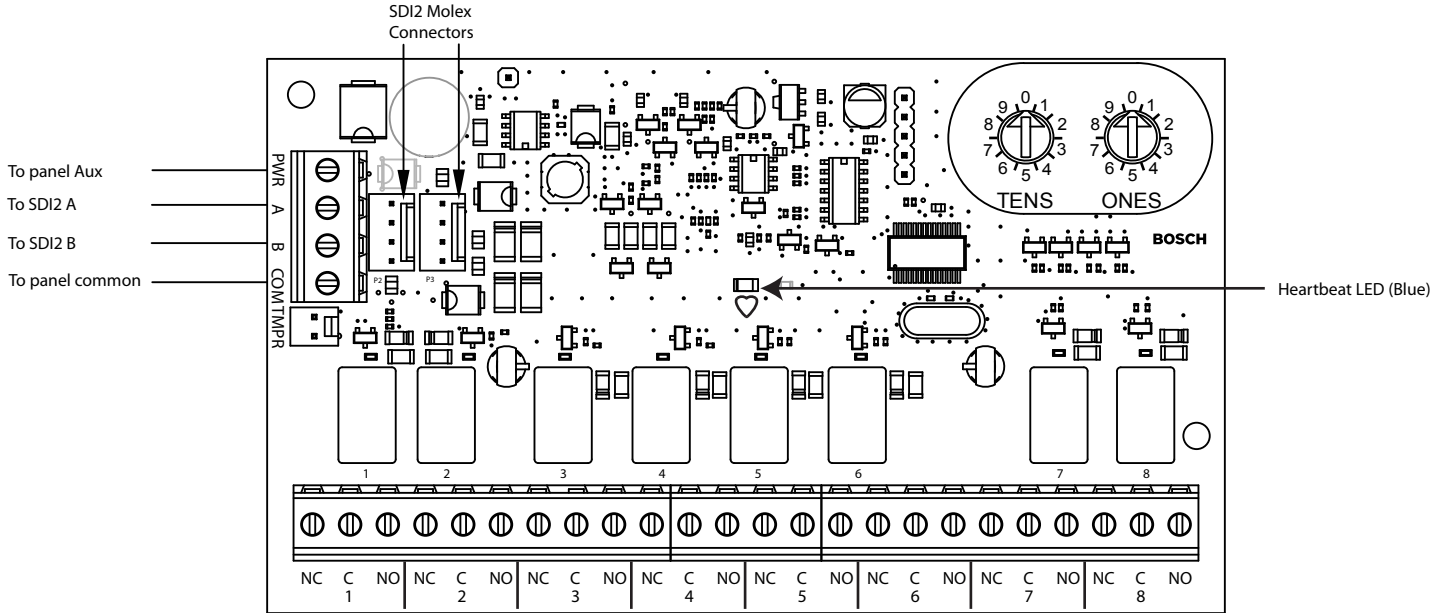

# B308 Octo-output Module

Terminal Strip Outputs  
 Dry Contacts rated for  
 (.001 to 1.0 A at 5 to 24 VDC)  
 (Resistive load)