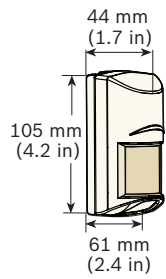

附加支架
B328, B338, B335

5

6

7

8

9

? → www.boschsecurity.com.cn

Reading Bosch Security Systems, Inc. Product Date Codes
For Product Date Code information, refer to the
Bosch Security Systems, Inc. Web site at:
<http://www.boschsecurity.com/datecodes/>.