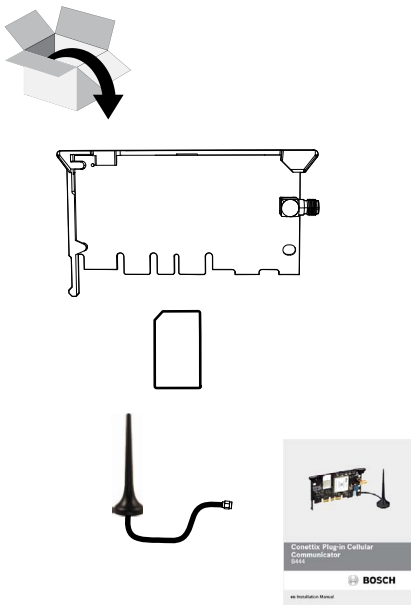

1

2

3

4

5

6

7

For detailed documentation, go to:
www.conettix.com/Cellular.aspx >
Cellular Portal Login

0°C to +49°C
(+32°F to +120°F)

0% to 93%
non-condensing

12 V nominal 12 ---
60 mA standby
150 mA maximum

4 Bands GPRS/EDGE: 850/900/1800/1900 MHz
5 Bands UMTS/HSPA: 800/850/900/
AWS1700/1900/2100 MHz
Class 4 (2 W, 33 dBm) @ GSN 850/900
Class 1 (1 W, 30 dBm) @ GSM 1800/1900
Class 3 (0.25 @, 24 dBm) @ UMTS
Class E2 (0.5 W, 27 dBm) @ EDGE 850/900
Class E2 (0.4 W, 26 dBm) @ EDGE 1800/1900

3V/1.8V SIM
(compliant with
GSM 11.12
recommendation)